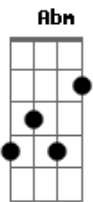

© ukulele-chords.com