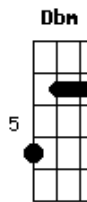

© ukulele-chords.com