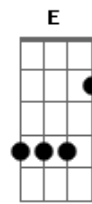

© ukulele-chords.com