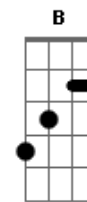

© ukulele-chords.com