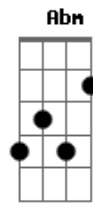

© ukulele-chords.com