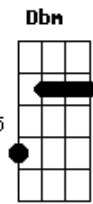

ukulele-chords.com