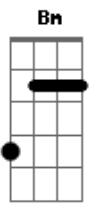

Warpaint - Love Is To Die

tom:

(Dbm Dbm E Gb)

Intro: G D Gbm B

[Ponte]

[Primeira Parte]

G D
On my own, here I stand
Gbm Bm
Am I humble as I ghost
G
I?m on a limb to climb
D
To something lawless I hope
Gbm Bm
Am I humble as I ghost

G
On my own, it's confirmed
D Gbm
There?s no words to com-promise
Bm
You really see nothing of this girl
G D
They look, they don?t know the roots behind
Gbm Bm
?Cause I got a knife, to cut out the memories
G D Gbm
So carefully, too carefully, it?s not necessary
Bm
To be so dark

G
I found a way
D
To look towards this day
Gbm
But it all hooked up
Bm
This could only go one way

[Ponte]

(G D)

Dbm Abm
Got to give in, got to give in
E Gb
Look to the light, last time I alter my mind
Dbm Abm
Got to give in, got to give in
E Gb
To the fight

Gbm Bm
I?m not alive, I?m not alive enough
G D
I?m not alive, I?m not alive enough

[Refrão]

(Gbm Bm)

Dbm Abm E Gb
Love is to die, love is to not die, love is to dance. Love is to dance
Dbm Abm E Gb
Love is to die, love is to not die, love is to dance. Love is to dance
Dbm Abm E Gb
Love is to die, why don't you not die, why don?t you dance. Why don?t you dance and dance

[Refrão]

Dbm Abm E Gb
Love is to die, love is to not die, love is to dance. Love is to dance
Dbm Abm E Gb
Love is to die, love is to not die, love is to dance. Love is to dance

Acordes

© ukulele-chords.com