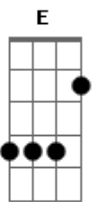

© ukulele-chords.com