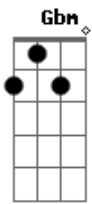

© ukulele-chords.com