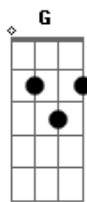

© ukulele-chords.com