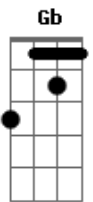

© ukulele-chords.com