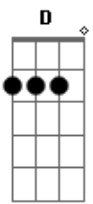

© ukulele-chords.com