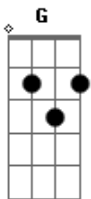

[Refrão]

Gm F Gm F
He's burning, burning in the twilight
Gm F Gm F
He's turning, turning to face us
Gm F Gm F
He's burning, fire in the twilight
Gm F Gm F Ab Bb
He's turning, turning to lead us away, away, away
Ab Bb
Lead us away, away, away

[Segunda Parte]

C F
Taking a break from the role of the everyday boy
C F
The man who leads the way, the man who leads the way
C F
Is he for real or is he back to the old way boy
C F
Can he lead the way, oh can he lead the way
Cm F
He's searching, but he's lonely and he's hurting, but he's only
Cm F
Waiting for a chance just in time to live a life
Cm

Does he need ya, does he want ya?

F
Does he listen to what you say?

Cm F
Is he only waiting for a simple life? I'll tell ya

[Refrão]

Gm F Gm F
He's burning, burning in the twilight
Gm F Gm F
He's turning, turning to face us
Gm F Gm F
He's burning, fire in the twilight
Gm F Gm F Ab Bb Ab
He's turning, turning to lead us away, away, away
Bb Ab Bb
Ooh would you lead us away, away, away

[Terceira Parte]

Cm
Ooh well he's searching, but he's lonely
F
And he's hurting, but he's only
Cm F
Waiting for a chance just in time to live a life
Cm
Does he need ya, does he want ya?
F
Does he listen to what you say?
Cm F
Is he only waiting for a simple life?

[Refrão]

Gm F Gm F
He's burning, burning in the twilight
Gm F Gm F
He's turning, turning to face us
Gm F Gm F
He's burning, fire in the twilight
Gm F Gm F
He's turning, turning to lead us away
Gm F Gm F
He's burning, burning in the twilight
Gm F
He's burning, Oh no

Acordes

© ukulele-chords.com