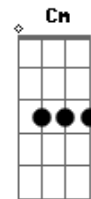

© ukulele-chords.com