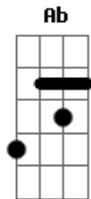

© ukulele-chords.com