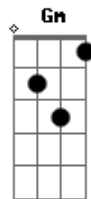

© ukulele-chords.com