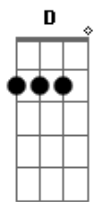

Joe Walsh - Analog Man

Tom: D
Intro: D A G A
D A G A

A
Welcome to cyberspace I'm lost in the fog
C
Everything's digital I'm still analog
G
When something goes wrong I don't have a clue
A D
Some ten year old smart ass has to show me what to do

A
Sign on with high speed you don't have to wait
C
Sit there for days and vegetate
G
I access my email read all my spam
A
I'm an analog man

D A
The whole world's living in a digital dream
E D
It's not really there it's all on the screen
C G
Makes me forget who I am
E
I'm an analog man

D A
Yeah I'm an analog man in a digital world
E D
I'm gonna get me an analog girl
C G
Who loves me for what I am
E
I'm an analog man

(D A G A)
(D A G A)

A
What's wrong with vinyl I think it sounds great
C
LPs 45s 78s
G
But that's just the way I am
A D

I'm an analog man

A
Turn on the tube watch until dawn
C
One hundred channels nothing is on
G
Endless commercials
A
Endless commercials endless commercials

D A
The whole world's glued to the cable TV
E D
It looks so real on the big LCD
C G
Murder and violence are rated PG
E
Too bad for the children they are what they see

(A B A B)
(G A G A)
(A B A B)
(G A G A)

(E D E)

D A
The whole world's living in a digital dream
E D
It's not really there it's all on the screen
C G
Makes me forget who I am
E
I'm an analog man

D A
Yeah I'm an analog man in a digital world
E D
I'm gonna get me an analog girl
C G
Who loves me for what I am
E
I'm an analog man
D A
Yeah I'm an analog man in a digital world

(E D C G)

[Final] E D E
E D E

Acordes

© ukulele-chords.com