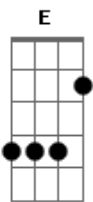

© ukulele-chords.com