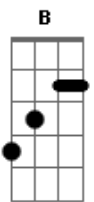

© ukulele-chords.com