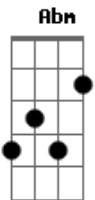

© ukulele-chords.com