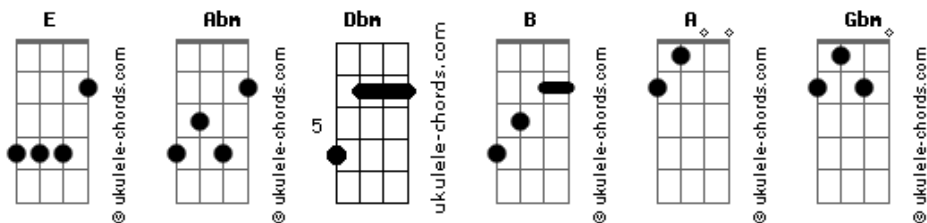

Wallows - Your Apartment

tom:

Intro: E Abm Dbm B
A B A Dbm B

[Primeira Parte]

E Abm
We don't need a repeat of the night when
Dbm B
You called me over to your apartment
A B
Should we get close? Should we put the lights down?
A Dbm B
It was never right, I don't think you know now
E Abm
There's a lot of things that I could tell you
Dbm B
But some things are left better if you never knew
A B
So I shut myself up with a night cap
A Dbm B
I'm not tempted, I just don't like that

[Pré-Refrão]

E Abm Dbm B
Old wounds seem to open up with you
A B
What am I supposed to do?
A Dbm B
I don't need to walk you through it

[Refrão]

Gbm E B A
Who said I don't understand
Abm Gbm
Or that I probably won't remember
Gbm E B A
Time in the palm of your hand
Abm Gbm
We both let go togeth?r
Dbm B
But I promise, I get your sentim?nt
A B
I wonder who's been at your apartment
Dbm B
Would you give in, or would you relent?
A B
Who's been tryin' to get in your bed?

[Segunda Parte]

E Abm
Empathetic to you and your healing

Acordes

Dbm B
Ask a friend if you still don't believe me
A B
I've got stitches that I'm sewin' up too
A Dbm B
So, it isn't fair to say, "I love you"
E Abm
Let's think before we go and hit send
Dbm B
You're cryin' to me on the phone again
A B
I think this conversation needs to end
A Dbm B
Remember you're not the only one in this
E Abm Dbm B
I wanna speak but you won't even talk to me
A B A Dbm B
Not until you'd like to see, all the things we could be