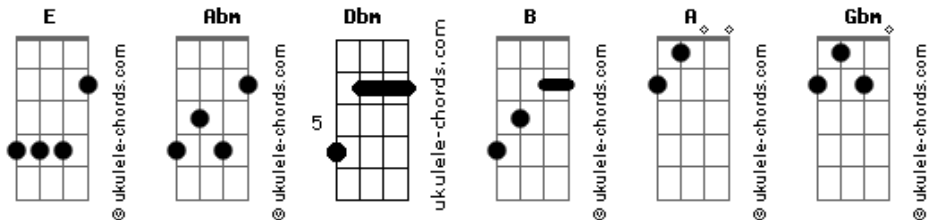

Wallows - Your Apartment

tom:

Intro: E Abm Dbm B
A B A Dbm B

[Primeira Parte]

E Abm
We don't need a repeat of the night when
Dbm B
You called me over to your apartment
A B
Should we get close? Should we put the lights down?
A Dbm B
It was never right, I don't think you know now
E Abm
There's a lot of things that I could tell you
Dbm B
But some things are left better if you never knew
A B
So I shut myself up with a night cap
A Dbm B
I'm not tempted, I just don't like that

[Pré-Refrão]

E Abm Dbm B
Old wounds seem to open up with you
A B
What am I supposed to do?
A Dbm B
I don't need to walk you through it

[Refrão]

Gbm E B A
Who said I don't understand
Abm Gbm
Or that I probably won't remember
Gbm E B A
Time in the palm of your hand
Abm Gbm
We both let go togeth?r
Dbm B
But I promise, I get your sentim?nt
A B
I wonder who's been at your apartment
Dbm B
Would you give in, or would you relent?
A B
Who's been tryin' to get in your bed?

[Segunda Parte]

E Abm
Empathetic to you and your healing

Acordes

Dbm B
Ask a friend if you still don't believe me
A B
I've got stitches that I'm sewin' up too
A Dbm B
So, it isn't fair to say, "I love you"
E Abm
Let's think before we go and hit send
Dbm B
You're cryin' to me on the phone again
A B
I think this conversation needs to end
A Dbm B
Remember you're not the only one in this
E Abm Dbm B
I wanna speak but you won't even talk to me
A B A Dbm B
Not until you'd like to see, all the things we could be