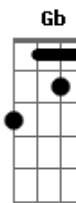

© ukulele-chords.com