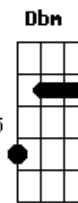

(I don't wanna know)

E7M **B7M** **Gb**
 Who you'll be taking with you tonight

[Ponte]

E7M **B7M** **Gb** **E7M**
 You've turned into
B7M **Gb** **E7M**
 Someone that I never knew
B7M **Gb** **E7M**
 You've turned into
B7M **Gb** **E7M**
 Someone that I never knew

[Final]

(**E7M** **B7M** **Gb**)
 (**E7M** **B7M** **Gb**)
 (**E7M** **B7M** **Gb**)
 (**E7M** **B7M**)

Acordes

© ukulele-chords.com

© ukulele-chords.com

© ukulele-chords.com

© ukulele-chords.com

© ukulele-chords.com