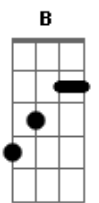

Wallows - Sidelines

tom:

Intro: E7M B7M Gb x4

[Primeira Parte]

E7M B7M Gb
We drove all night until you started to cry
E7M B7M Gb
Because you saw a world without you and I
E7M B7M Gb
Told me where your problems lie, but I can't solve 'em
E7M B7M Gb
Yeah, we gotta give it time, guess that's my problem

(E7M B7M Gb)
(E7M B7M Gb)

[Segunda Parte]

E7M B7M Gb
I know I drew the line, can we erase it?
E7M B7M Gb
We're living in denial, but we can change this
E7M B7M Gb
And I drove all night until I started to cry
E7M B7M Gb
All because I saw a world without you and I
E7M B7M Gb
Don't let this conversation die

(I don't wanna know)

E7M B7M Gb
Who you'll be taking with you tonight

[Ponte]

E7M B7M Gb E7M
You've turned into
B7M Gb E7M
Someone that I never knew
B7M Gb E7M
You've turned into
B7M Gb E7M
Someone that I never knew

[Final]

(E7M B7M Gb)
(E7M B7M Gb)
(E7M B7M Gb)
(E7M B7M)

Acordes

© ukulele-chords.com

© ukulele-chords.com

© ukulele-chords.com

© ukulele-chords.com

© ukulele-chords.com