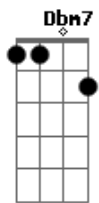

© ukulele-chords.com