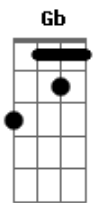

© ukulele-chords.com