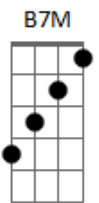

© ukulele-chords.com