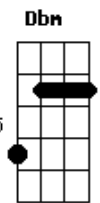

© ukulele-chords.com