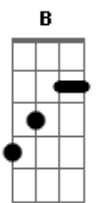

© ukulele-chords.com