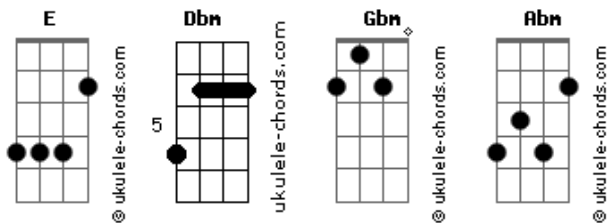

Wallows - Don't You Think It's Strange?

tom:

Intro: E Dbm Gbm Abm
E Dbm Gbm Abm
E Dbm Gbm Abm
E Dbm Gbm Abm

[Primeira Parte]

E Dbm Gbm Abm
Searching for something real, just like I used to feel
E Dbm Gbm Abm
There's words you want to hear that I can't seem to make clear
E Dbm Gbm Abm
But still you comfort me, it's never lost on me
E Dbm Gbm
I may not always be present, but

[Refrão]

Even if I looked the other way, love
Doesn't mean I've got nothing to say, love
I'm just looking for a little change up
Wonder if I'm ever gonna wake up
Oh, don't you think that it's strange?
It's strange
It's strange, strange

[Segunda Parte]

E Dbm Gbm Abm
When my back's against the wall, everything else gets stalled
E Dbm Gbm
Do you even care at all? I try to

[Refrão]

Even if I looked the other way, love
Doesn't mean I've got nothing to say, love
I'm just looking for a little change up

Acordes

Wonder if I'm ever gonna wake up
Oh, don't you think that it's strange to?
Always look for someone you relate to?
Always look for someone who can change you

Time for me to go, don't wanna wake you
Oh, don't you think that it's strange?
It's strange
It's strange, strange

[Solo] Dbm Abm Gbm
Dbm Abm Gbm
Dbm Abm Gbm
Dbm Abm Gbm

[Refrão]

Even if I looked the other way, love
Doesn't mean I've got nothing to say, love
I'm just looking for a little change up
Wonder if I'm ever gonna wake up
Oh, don't you think that it's strange to?
Always look for someone you relate to?
Always look for someone who can change you
But I don't know if I can change too
Oh, don't you think that it's strange?
Don't you think that it's strange?
Don't you think that it's strange, strange?
Don't you think that it's strange?
Don't you think that it's strange?
Don't you think that it's strange, strange?