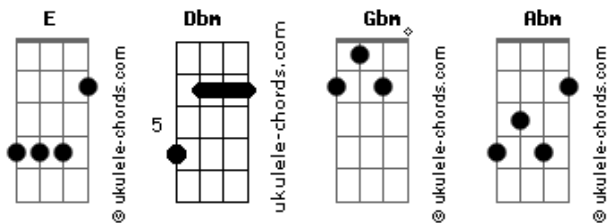

Wallows - Don't You Think It's Strange?

tom:

E

Intro: E Dbm Gbm Abm
E Dbm Gbm Abm
E Dbm Gbm Abm
E Dbm Gbm Abm

[Primeira Parte]

E Dbm Gbm Abm
Searching for something real, just like I used to feel
E Dbm Gbm Abm
There's words you want to hear that I can't seem to make clear
E Dbm Gbm Abm
But still you comfort me, it's never lost on me
E Dbm Gbm
I may not always be present, but

[Refrão]

Dbm
Even if I looked the other way, love
Abm
Doesn't mean I've got nothing to say, love
Gbm
I'm just looking for a little change up
Dbm
Wonder if I'm ever gonna wake up
Oh, don't you think that it's strange?
Abm
It's strange
Gbm
It's strange, strange

[Segunda Parte]

E Dbm Gbm Abm
When my back's against the wall, everything else gets stalled
E Dbm Gbm
Do you even care at all? I try to

[Refrão]

Dbm
Even if I looked the other way, love
Abm
Doesn't mean I've got nothing to say, love
Gbm
I'm just looking for a little change up

Acordes

Wonder if I'm ever gonna wake up
Dbm
Oh, don't you think that it's strange to?
Abm
Always look for someone you relate to?
Gbm
Always look for someone who can change you

Time for me to go, don't wanna wake you
Dbm
Oh, don't you think that it's strange?
Abm
It's strange
Gbm
It's strange, strange

[Solo] Dbm Abm Gbm
Dbm Abm Gbm
Dbm Abm Gbm
Dbm Abm Gbm

[Refrão]

Dbm
Even if I looked the other way, love
Abm
Doesn't mean I've got nothing to say, love
Gbm
I'm just looking for a little change up
Dbm
Wonder if I'm ever gonna wake up
Oh, don't you think that it's strange to?
Abm
Always look for someone you relate to?
Gbm
Always look for someone who can change you
But I don't know if I can change too
Dbm
Oh, don't you think that it's strange?
Abm
Don't you think that it's strange?
Gbm
Don't you think that it's strange, strange?
Dbm
Don't you think that it's strange?
Abm
Don't you think that it's strange?
Gbm
Don't you think that it's strange, strange?