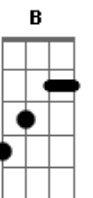

© ukulele-chords.com