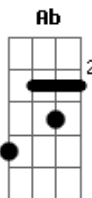

© ukulele-chords.com