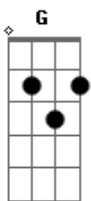

I love you but I,
G
I must say goodbye
D A D G
Forget everything and I'm staring with you

D
Where do you run?
G
What can you lose?
D A
Run from yourself but you're still stuck with you
Em
Won't you give it up this time?
G
Won't you give it up to save?
D
Watch this come alive
A
That was yesterday

Em G
Clock's got his hands in the air as I'm fallin'
D A
The clock's got his hands in the air as I'm calling out
Em G
Clock's got his hands by his sides I'm still waiting
D
I'm still waiting
A

I'm still waiting

Em
Tick tock
G
Ready
D
Holding
A
To put hope back on the shelf

Em
This is the last time
G
I stay up all night
D A Em
Forget everything and I'm starting with you
I love you but I,
G
I must say goodbye
D A Em
Forget everything and I'm staring with you

G
With you, with you,
D A
I'm starting with you, with you, with you
Em G
I'm starting with you, with you, with you
D A
I'm starting with you, with you, with you
Em
I'm starting with you
D A Em
(x2) Forget everything and I'm starting with you

This is the last time
G
I stay up all night
D A Em
Forget everything and I'm starting with you

I love you but I
G
I must say goodbye
D A Em
Forget everything and I'm staring with you

G
With you, with you
D A
I'm starting with you, with you, with you
Em G
I'm starting with you, with you, with you
D A
I'm starting with you, with you, with you
Em G
I'm starting with you, with you, with you
D A
I'm starting with you, with you, with you
D
I'm starting with you

Acordes

© ukulele-chords.com