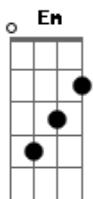

[Primeira Parte]

Em G C G
Can't believe that I haven't figured out by now
C G D Em
Every time I call you up, all you do is let me down

Em G C G
Shoulda known there was nothing 'bout us I could change
C G D Em
Every time we tried to be friends it always ends the same

[Pré-Refrão]

Em C G
But when I tried to remember
Em C D
All the pain that we've been through
Em C G
Something in me says whatever
Em C D
And it brings me back to you

[Refrão]

Em
My stupid heart
G
Don't know
C G
I tried to let you go
C G
So many times before
D
Then wound up at your door

Em
My stupid heart
G
Too late
C G
Already on my way
C G
If we go down in flames
D Em G
Again then you can blame my stupid heart
C G
Wooh wooh
C G
Oh shit
D
Okay
Em
You can blame my stupid heart

[Segunda Parte]

Em G C G
Every now and then I get inside my head
C G

Try to leave your text unread
D Em
But I wind up here instead (wooh)

Em G C G
Shoulda bit my tongue while we were still ahead
C G
I always had to be right
D Em
Till we had nothing left

[Pré-Refrão]

Em C G
But when I tried to remember
Em C D
All the pain that we've been through
Em C G
Something in me says whatever
Em C D
And it brings me back to you

[Refrão]

Em
My stupid heart
G
Don't know
C G
I tried to let you go
C G
So many times before
D
Then wound up at your door
Em
My stupid heart
G
Too late
C G
Already on my way
C G
If we go down in flames
D Em G
Again then you can blame my stupid heart
C G
Wooh wooh
C G
Oh shit
D
Okay
Em G
You can blame my stupid heart
[Final]
C G
Wooh wooh
C G
Oh shit
D
Okay
Em
You can blame my stupid heart

Acordes

© ukulele-chords.com