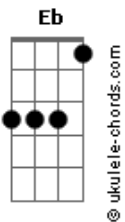

# Voodoo - The End Is Coming

tom:

D

Afinação: Eb Ab Db Gb Bb Eb

Capostrate na 1ª casa

Intro: D Bm D Bm

[Primeira Parte]

D  
Give it up  
Don't you know  
The end is coming for you  
D  
Time is up

The end is coming

Yeah, yeah!

The end is coming

Yeah, yeah, yeah, yeah!

[Segunda Parte]

## Acordes

Bottoms up

Here I go

The end is coming for me  
As a trend

As a friend  
As a sweet tragedy

[Pré-Refrão]

G A Bm  
Why don't we get lost for the last time  
C  
Why don't we get lost  
A  
'Cause everything will be lost anyway  
[Refrão]