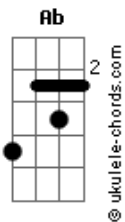

Voodoo - The End Is Coming

tom:

D

Afinação: Eb Ab Db Gb Bb Eb

Capostrate na 1ª casa

Intro: D Bm D Bm

[Primeira Parte]

D
Give it up
Don't you know
The end is coming for you
D
Time is up

The end is coming

Yeah, yeah!

The end is coming

Yeah, yeah, yeah, yeah!

[Segunda Parte]

Acordes

Bottoms up

Here I go
The end is coming for me
D
As a trend