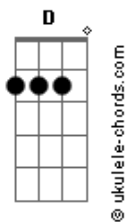

Voodoo - The End Is Coming

tom:

D

Afinação: Eb Ab Db Gb Bb Eb

Capostrate na 1ª casa

Intro: D Bm D Bm

[Primeira Parte]

D
Give it up
Don't you know
The end is coming for you
D
Time is up

The end is coming

Yeah, yeah!

The end is coming

Yeah, yeah, yeah, yeah!

[Segunda Parte]

Acordes

Bottoms up

Here I go
The end is coming for me
D
As a trend