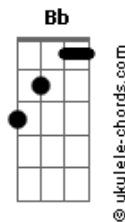

Voodoo - The End Is Coming

tom:

D

Afinação: Eb Ab Db Gb Bb Eb

Capostrate na 1ª casa

Intro: D Bm D Bm

[Primeira Parte]

D
Give it up
Don't you know
The end is coming for you
D
Time is up

The end is coming

Yeah, yeah!

The end is coming

Yeah, yeah, yeah, yeah!

[Segunda Parte]

Acordes

Bottoms up

Here I go
The end is coming for me
D
As a trend