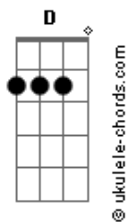

# Voodoo - The End Is Coming

tom:

D

Afinação: Eb Ab Db Gb Bb Eb

Capostrate na 1ª casa

Intro: D Bm D Bm

[Primeira Parte]

D  
Give it up  
Don't you know  
The end is coming for you  
D  
Time is up

The end is coming

Yeah, yeah!

The end is coming

Yeah, yeah, yeah, yeah!

[Segunda Parte]

## Acordes

Bottoms up

Here I go

The end is coming for me  
As a trend

As a friend  
As a sweet tragedy

[Pré-Refrão]

G A Bm  
Why don't we get lost for the last time  
C  
Why don't we get lost  
A  
'Cause everything will be lost anyway  
[Refrão]