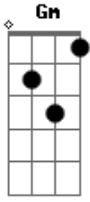

© ukulele-chords.com