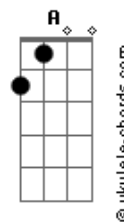

## Acordes

Bottoms up

Here I go

The end is coming for me  
As a trend

As a friend  
As a sweet tragedy

[Pré-Refrão]

G A Bm  
Why don't we get lost for the last time  
C  
Why don't we get lost  
A  
'Cause everything will be lost anyway  
[Refrão]