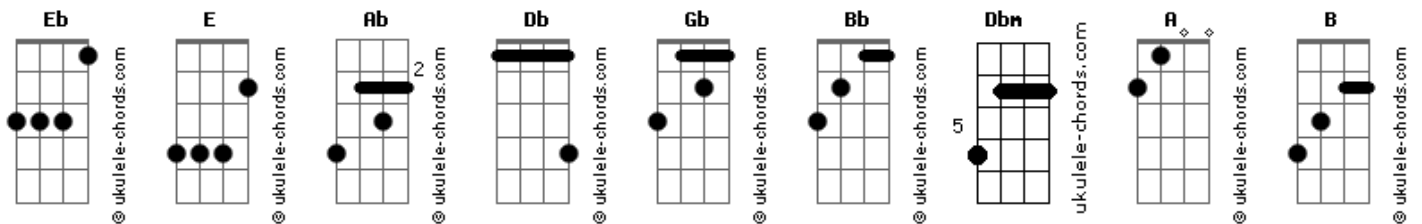

Voodoo - The End Is Coming

tom:
Eb (forma dos acordes no tom de E)

Afinação: Eb Ab Db Gb Bb Eb

Intro: E Dbm E Dbm

[Primeira Parte]

E
Give it up
Don't you know
The end is coming for you
E
Time is up

You should know
Your death is looking at you

The end is coming

Yeah, yeah!

The end is coming

Yeah, yeah, yeah, yeah!

[Segunda Parte]

Acordes

Bottoms up

Here I go
The end is coming for me
E
As a trend