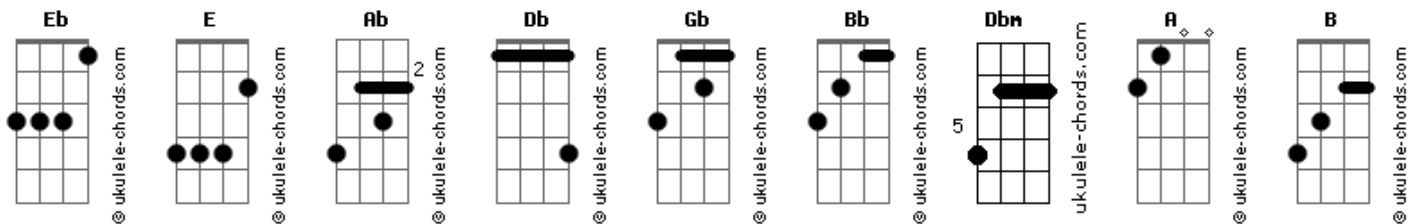

Voodoo - The End Is Coming

tom:
Eb (forma dos acordes no tom de E)

Afinação: Eb Ab Db Gb Bb Eb

Intro: E Dbm E Dbm

[Primeira Parte]

E
Give it up
Don't you know
The end is coming for you
E
Time is up

You should know
Your death is looking at you

The end is coming
Yeah, yeah!

The end is coming
Yeah, yeah, yeah, yeah!

[Segunda Parte]

Acordes

Bottoms up

Here I go
The end is coming for me
E
As a trend

As a friend
As a sweet tragedy

[Pré-Refrão]