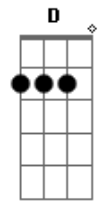

© ukulele-chords.com