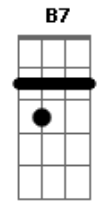

© ukulele-chords.com