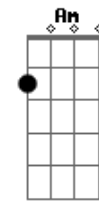

© ukulele-chords.com