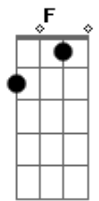

Afinação: D G C F A D

Intro: Em B7 Am Em B7 Em

Em
Our Chinese cook, he grabbed all he could took
He said, "No storm is stoppin' me!"
Am Em B7
He made fricassee of a sea anemone
Em
Down at the bottom of the sea
I turned to my first officer and I said
B7
"What have you got to say to me?"
Am Em B7
Well, he turned and said, "I'm in over my head"
Em
Down at the bottom of the sea
A She-Kraken, lurkin' under my men
B7
Looked up at their legs hungrily
Am Em B7
She counted eight so she thought she found a mate
Em
Down at the bottom of the sea
They kicked and they fought but it was all for naught
B7
'Cause she just wouldn't set 'em free
Am Em B7
She had them taut in a tight sailor's knot
Em
Down at the bottom of the sea
Am Em
Some men call to God
Am Em

When their number's up
Am Em
Some cry for their mums
B7 Em
I just lament all these barrels of wasted rum
Em
Seaman Shaft, we all knew he was daft
B7
His story don't end happily
Am Em B7
He drifted by with a fishgig in his eye
Em
Down at the bottom of the sea
Down at the bottom was treasure galore,
B7
But guarding it so greedily
Am Em B7
Was an angry horde of skeletons with swords
Em
Down at the bottom of the sea (for the Horde!)
Am Em
Some men call to God
Am Em
When their number's up
Am Em
Some cry for their mums
B7 Em
I just lament all these barrels of wasted rum
(Em B7 Am Em)
B7
Down to the bottom of the
We're at the bottom of the
Stuck at the bottom of the deep, dark, crazy-ass fish dwellin'
Em
Between the devil and the deep blue sea!

Acordes

© ukulele-chords.com