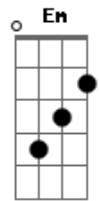

© ukulele-chords.com