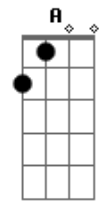

© ukulele-chords.com