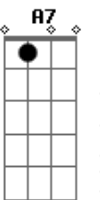

© ukulele-chords.com