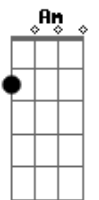

[Solo] F C Dm Bb C
F C Dm

[Final]

Bb C
Com pureza do seu olho

Acordes

© ukulele-chords.com

© ukulele-chords.com

© ukulele-chords.com

© ukulele-chords.com