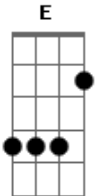

© ukulele-chords.com