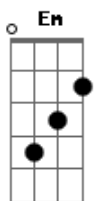

(D A Bm7 Gbm7)

G D Em7
E as noites me trazem
A D
A dor desse amor

Acordes

© ukulele-chords.com

© ukulele-chords.com

© ukulele-chords.com

© ukulele-chords.com

© ukulele-chords.com