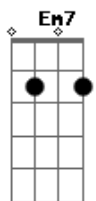

© ukulele-chords.com