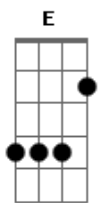

Vintage Talk - Katie's Song

tom:

Intro: A D E A E^A

A
Oh can't you see

D
You're everything I thought you'd be

E
So I'm talking

A
With my back against the wall

E
Against the wall

D

You're everything I thought you'd be

E
So I'm talking

A
With my back against the wall

E
Against the wall

A
And as hard as life can be

D
I look at you and everything

E
And I'm thinking

A
I gotta get out this song girl

E
Just for you

D E
Oh I, I met a girl

A
Not long ago

D
Who made me fall

E A
No I, I wasn't much oh but to her

D
I meant the world

E
And to me, yeah to me

A
She means everything

A D E A E

Oh oh oh

Acordes

© ukulele-chords.com

© ukulele-chords.com

© ukulele-chords.com