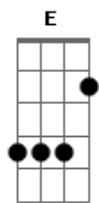

Vintage Talk - Katie's Song

tom:

Intro: A D E A E^A

A
Oh can't you see

D
You're everything I thought you'd be

E
So I'm talking

A
With my back against the wall

E
Against the wall

D

You're everything I thought you'd be

E
So I'm talking

A
With my back against the wall

E
Against the wall

A
And as hard as life can be

D
I look at you and everything

E
And I'm thinking

A
I gotta get out this song girl

E
Just for you

D E
Oh I, I met a girl

A
Not long ago

D
Who made me fall

E A
No I, I wasn't much oh but to her

D
I meant the world

E
And to me, yeah to me

A
She means everything

A D E A E

Oh oh oh

Acordes

© ukulele-chords.com

© ukulele-chords.com

© ukulele-chords.com