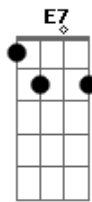

© ukulele-chords.com