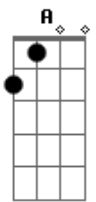

Vintage Culture - Monday

Tom: A

Bm
You don't know me
D
That's ok
A
You will trust me
E7
Along the way
Bm
You won't see me
D
Disappear
A **E7**
I don't know if I made myself clear but

Bm **D**
I'll be your fire
A
I'll be your courage
E7
I'll be the sun in the dark rainy day
Bm **D**
I'll be your highway
A
I'll be your smile
E7
I'll be your weekend on every Monday
Bm **D** **A**
Monday, Monday, Monday
E7

I'll be your weekend on every Monday

Bm
You should try me
D
So you know
A
If you don't like me
E7
I let you go
Bm
You may think that
D
I'm insane
A **E7**
Give me a reason and I'll take out the play but

Bm **D**
I'll be your fire
A
I'll be your courage
E7
I'll be the sun in the dark rainy days
Bm **D**
I'll be your highway
A
I'll be your smile
E7
I'll be your weekend on every Monday

Bm **D** **A** **E7**
Monday, Monday, Monday

Acordes

© ukulele-chords.com