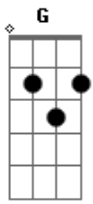

Vintage Culture - Fallen Leaf (feat. Fideles & Be No Rain)

tom:

Bm
[Primeira Parte]

Bm **Fm** **G**
For a second by the waterside my heart begins to bend

Tryna let you go

Bm **Fm**
Was the fallen leaf just out of reach?

The hand within your hand
Bm **Em**

Finally letting go

Acordes

© ukulele-chords.com

© ukulele-chords.com

© ukulele-chords.com

© ukulele-chords.com

© ukulele-chords.com

Finally letting go

Repete 1ª parte

Bm **D** **G**
For the record by the waterside my heart begins to bend

Bm **Em**
Tryna let you go

Bm **D**
Was the fallen leaf just out of reach?

The end within the end

Finally letting go
Bm **Em**