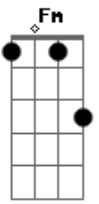

© ukulele-chords.com