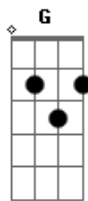

© ukulele-chords.com