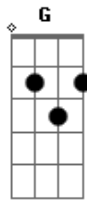

© ukulele-chords.com