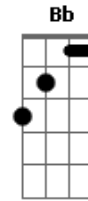

© ukulele-chords.com

© ukulele-chords.com