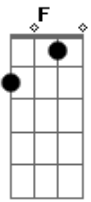

© ukulele-chords.com