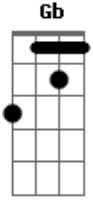

© ukulele-chords.com