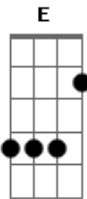

© ukulele-chords.com