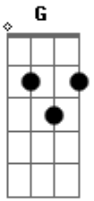

© ukulele-chords.com