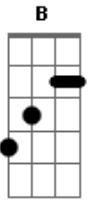

© ukulele-chords.com