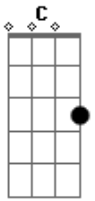

© ukulele-chords.com