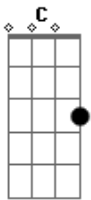

Victor Almeida - In Your Presence

tom:

C **Am**
C
In the stillness, I find You here
F **G**
In the quiet, I draw near
C **Am**
Every whisper, every breath
F **G**
You're the life inside my chest

C **Am**
In Your presence, all my fears dissolve
F **G**
In Your presence, I am made whole
C **Am**
There's no place I'd rather be
C **G**
Than in Your love, setting me free

C **Am**
Through the valley, You walk with me
F **G**
In the darkness, You're all I see
C **Am**
Every shadow, fades away
F **G**
As Your light leads the way

C **Am**
In Your presence, all my fears dissolve
F **G**

Acordes

© ukulele-chords.com