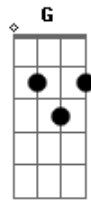

# Victor Almeida - In Your Presence

tom:

**C** **Am**  
**C**  
 In the stillness, I find You here  
**F** **G**  
 In the quiet, I draw near  
**C** **Am**  
 Every whisper, every breath  
**F** **G**  
 You're the life inside my chest

**C** **Am**  
 Through the valley, You walk with me  
**F** **G**  
 In the darkness, You're all I see  
**C** **Am**  
 Every shadow, fades away  
**F** **G**  
 As Your light leads the way

**C** **Am**  
 In Your presence, all my fears dissolve  
**F** **G**

## Acordes

© ukulele-chords.com

© ukulele-chords.com

© ukulele-chords.com

© ukulele-chords.com

In Your presence, I am made whole  
**C** **Am**  
 There's no place I'd rather be  
**C** **G**  
 Than in Your love, setting me free

**C** **Am**  
 Through the valley, You walk with me  
**F** **G**  
 In the darkness, You're all I see  
**C** **Am**  
 Every shadow, fades away  
**F** **G**  
 As Your light leads the way

**C**  
 Your love surrounds me  
**Am** **F**  
 It never fails, it never leaves  
**G**  
 I'm overwhelmed by Your grace  
**C** **Am**  
 In Your arms, I find my place  
**F** **G**  
 In You find my place