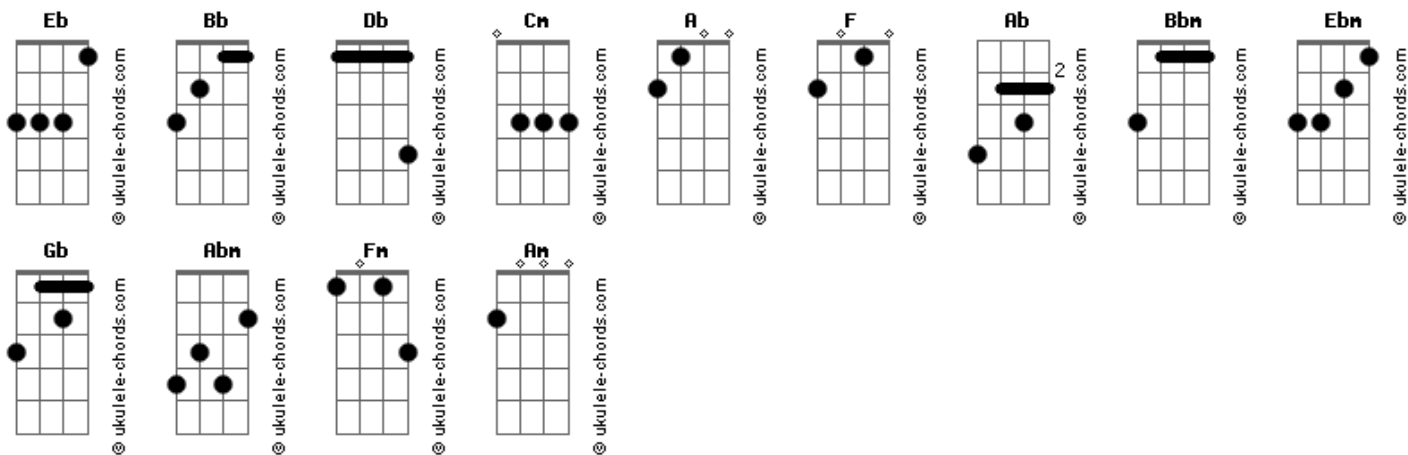

# Versailles - Masquerade

tom:

Intro: Eb A Eb Cm  
F Eb A Ab

Eb Cb Bbm  
Ah, hibiwareta shinjitsu ga  
Eb Ebm Cb  
Ima butoukate kuzurete yuku  
Subete araku setsuna no yoru  
( Eb Cb E2 Gb )

Eb  
Mou nani ga itsuwari na no ka?  
Nani ga kakushinda no ka? (I don't know)  
Subete ga anata ni mieru  
Katachi no nai kokoro wa  
Kazari no nai koto made  
Bb  
Ima ute mou

Cb Db  
I can't leave you alone when I close my eyes  
Gb Eb Ebm  
Nagareru hoshi no you ni  
Ab Db  
Tsuki no hikari mo  
Gb Eb  
Umi hoseba ii  
Ab F Bb  
Yami to yuu towa no tame ni

Cb  
Konoyo wa masquerade  
Db Bbm  
Kamen wo tsuketa  
Eb Abm  
Tamashiitachi ga  
Db Gb  
Oodoru butoukai  
Eb Abm  
Hitomi dake ga

## Acordes

Db Bb Eb  
Utsushidasu hontou no anata wa  
Cb Cm Db Bb Eb  
Dakishimete unmei inochi iteyuku  
( Eb A Eb A )

Cb Db  
I can't leave you alone when I close my eyes  
Gb Eb Gb  
Akureru hoshi no naka de  
Ab Db  
Anata to deau  
Gb Eb  
Tame ni umareta  
Ab F Bb  
Eien no hibi wo shinjite