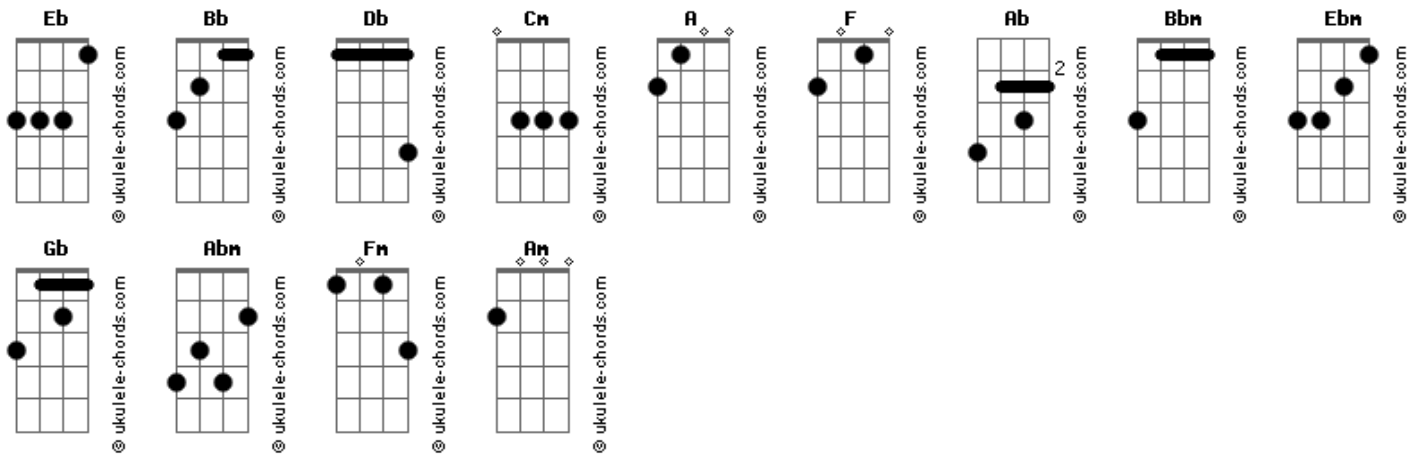

# Versailles - Masquerade

tom:

Intro: Eb A Eb Cm  
F Eb A Ab

Eb Cb Bbm  
Ah, hibiwareta shinjitsu ga  
Eb Ebm Cb  
Ima butoukate kuzurete yuku  
Subete araku setsuna no yoru  
( Eb Cb E2 Gb )

Eb  
Mou nani ga itsuwari na no ka?  
Nani ga kakushinda no ka? (I don't know)  
Subete ga anata ni mieru  
Katachi no nai kokoro wa  
Kazari no nai koto made  
Bb  
Ima ute mou

Cb Db  
I can't leave you alone when I close my eyes  
Gb Eb Ebm  
Nagareru hoshi no you ni  
Ab Db  
Tsuki no hikari mo  
Gb Eb  
Umi hoseba ii  
Ab F Bb  
Yami to yuu towa no tame ni

Cb  
Konoyo wa masquerade  
Db Bbm  
Kamen wo tsuketa  
Eb Abm  
Tamashiitachi ga  
Db Gb  
Oodoru butoukai  
Eb Abm  
Hitomi dake ga

## Acordes

Db Bb Eb  
Utsushidasu hontou no anata wa  
Cb Cm Db Bb Eb  
Dakishimete unmei inochi iteyuku  
( Eb A Eb A )

Cb Db  
I can't leave you alone when I close my eyes  
Gb Eb Gb  
Akureru hoshi no naka de  
Ab Db  
Anata to deau  
Gb Eb  
Tame ni umareta  
Ab F Bb  
Eien no hibi wo shinjite