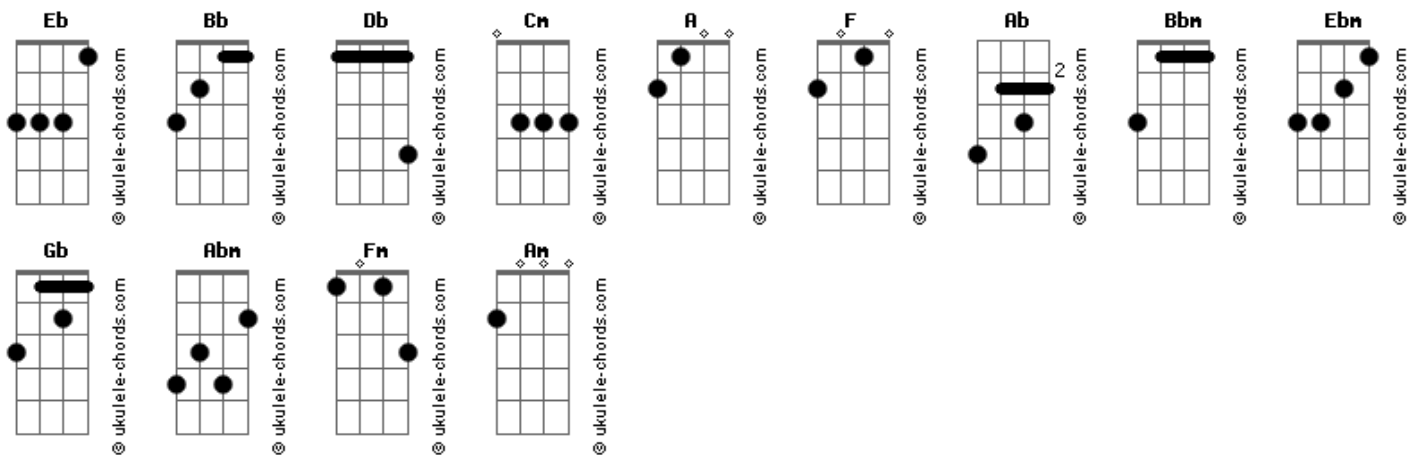

Versailles - Masquerade

tom:

Intro: Eb A Eb Cm
F Eb A Ab

Eb Cb Bbm
Ah, hibiwareta shinjitsu ga
Eb Ebm Cb
Ima butoukate kuzurete yuku
Subete araku setsuna no yoru
(Eb Cb E2 Gb)

Eb
Mou nani ga itsuwari na no ka?
Nani ga kakushinda no ka? (I don't know)
Subete ga anata ni mieru
Katachi no nai kokoro wa
Kazari no nai koto made
Bb
Ima ute mou

Cb Db
I can't leave you alone when I close my eyes
Gb Eb Ebm
Nagareru hoshi no you ni
Ab Db
Tsuki no hikari mo
Gb Eb
Umi hoseba ii
Ab F Bb
Yami to yuu towa no tame ni

Cb
Konoyo wa masquerade
Db Bbm
Kamen wo tsuketa
Eb Abm
Tamashiitachi ga
Db Gb
Oodoru butoukai
Eb Abm
Hitomi dake ga

Acordes

Db Bb Eb
Utsushidasu hontou no anata wa
Cb Cm Db Bb Eb
Dakishimete unmei inochi iteyuku
(Eb A Eb A)

Cb Db
I can't leave you alone when I close my eyes
Gb Eb Gb
Akureru hoshi no naka de
Ab Db
Anata to deau
Gb Eb
Tame ni umareta
Ab F Bb
Eien no hibi wo shinjite