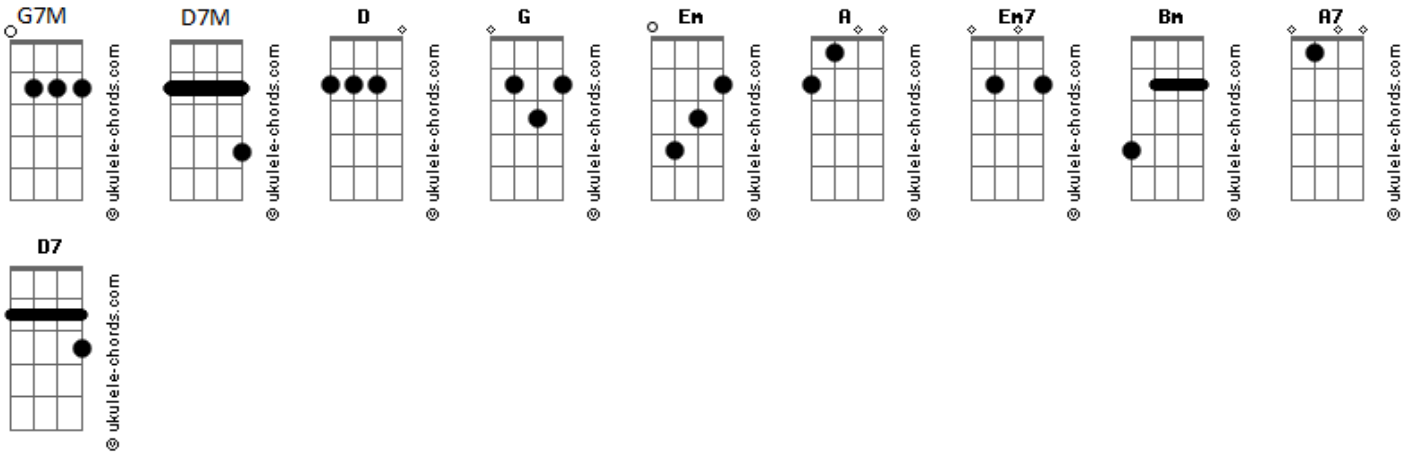

Vern Gosdin - I Couldn't Love You More

tom:

Intro: D G G7M D G
Em D G D G

D
If you would always love me
G
The way you love me now
D A
There wouldn't be a mountain I couldn't climb
D
Your smile is like the sunshine your
G
Tears like the rain
D A
You've added so much to this life of
D Em7 D
Mine

G A D D7M
And I feel the feeling growing stronger
G A D D7M
And every day I seem to love you more
G A Bm
God gave us the need for each other
A7 G A
And I couldn't love you more than the
G A D
Way that I'm loving you now

(G D G)

Acordes

D G
I'm growing used to loving you and
G7M
Having you around
D A D A7
I don't recall a time you let me down
D G
And when you're here beside me to love
Me and to guide me
D A7
I'm amazed at the world, that I have
D
Found
G A D7M
And I feel the feeling growing stronger
G A D7M
And every day I seem to love you more
G A Bm A7
God gave us the need for each other
G A
And I couldn't love you more than the
G A D D7
Way that I'm loving you now
G A
Oh, I couldn't love you more than the
G A D
Way that I'm loving you now
[Final] G D G D