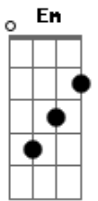

Vera Lynn - We'll Meet Again

Tom: D

Intro: Bm Em A7

D Gb7 Bm7
Gm
We'll meet again, don't know where, don't know when

Em Em7 A7
But I'm no we'll meet again some sunny day
D Gb7 Bm7 Gm
Keep smiling through, just like you always do
Em Em7 A7

I was singing this song
D Gb7 Bm7
Gm
We'll meet again, don't know where, don't know when
Em Em7 A7 D
D
But I'm no we'll meet again some sunny day

Acordes

© ukulele-chords.com

© ukulele-chords.com

© ukulele-chords.com