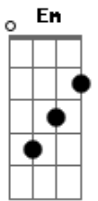

# Vera Lynn - We'll Meet Again

Tom: D

Intro: Bm Em A7

D Gb7 Bm7  
Gm  
We'll meet again, don't know where, don't know when

Em Em7 A7  
But I'm no we'll meet again some sunny day  
D Gb7 Bm7 Gm  
Keep smiling through, just like you always do  
Em Em7 A7

I was singing this song  
D Gb7 Bm7  
Gm  
We'll meet again, don't know where, don't know when  
Em Em7 A7

But I'm no we'll meet again some sunny day

D Gb7 Bm7  
Gm  
We'll meet again, don't know where, don't know when  
Em Em7 A7

E E7  
They'll be happy to know that when you saw me go  
A A7

I was singing this song  
D Gb7 Bm7  
Gm  
We'll meet again, don't know where, don't know when  
Em Em7 A7 D  
D  
But I'm no we'll meet again some sunny day