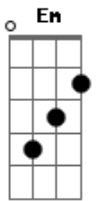

© ukulele-chords.com