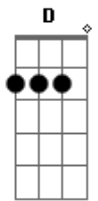

Vera Lynn - We'll Meet Again

Tom: D

Intro: Bm Em A7

D Gb7 Bm7
Gm
We'll meet again, don't know where, don't know when

Em Em7 A7
But I'm no we'll meet again some sunny day
D Gb7 Bm7 Gm
Keep smiling through, just like you always do
Em Em7 A7

D G D
Till the blue skies drive the dark clouds far away

D D7
So will you please say "Hello" to the folks that I know
G
Tell them I won't be long

E
They'll be happy to know that when you saw me go
A A7

I was singing this song
D Gb7 Bm7
Gm
We'll meet again, don't know where, don't know when
Em Em7 A7

But I'm no we'll meet again some sunny day

D Gb7 Bm7
Gm
We'll meet again, don't know where, don't know when
Em Em7 A7

A7
But I'm no we'll meet again some sunny day
D Gb7 Bm7 Gm
Gm
Keep smiling through, just like you always do
Em Em7 A7

A7
D G D
Till the blue skies drive the dark clouds far away

D D7
So will you please say "Hello" to the folks that I know
G
Tell them I won't be long

E7
They'll be happy to know that when you saw me go
A A7

I was singing this song
D Gb7 Bm7
Gm
We'll meet again, don't know where, don't know when
Em Em7 A7 D
D
But I'm no we'll meet again some sunny day

Acordes

© ukulele-chords.com