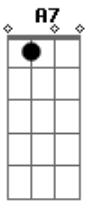

I was singing this song
D Gb7 Bm7
Gm
We'll meet again, don't know where, don't know when
Em Em7 A7 D
D
But I'm no we'll meet again some sunny day

Acordes

© ukulele-chords.com

© ukulele-chords.com

© ukulele-chords.com