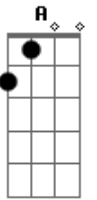

© ukulele-chords.com