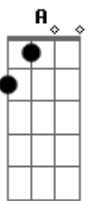

© ukulele-chords.com