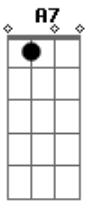

© ukulele-chords.com