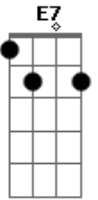

© ukulele-chords.com