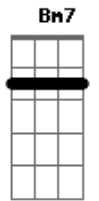

© ukulele-chords.com