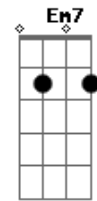

© ukulele-chords.com