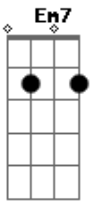

© ukulele-chords.com