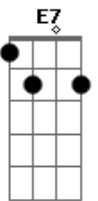

© ukulele-chords.com