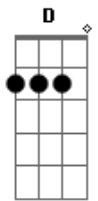

Vera Lynn - We'll Meet Again

Tom: D

Intro: Bm Em A7

D Gb7 Bm7
Gm
We'll meet again, don't know where, don't know when

Em Em7 A7
But I'm no we'll meet again some sunny day
D Gb7 Bm7 Gm
Keep smiling through, just like you always do

Em Em7 A7
D G D
Till the blue skies drive the dark clouds far away

D D7
So will you please say "Hello" to the folks that I know
G
Tell them I won't be long

E
They'll be happy to know that when you saw me go
A A7

I was singing this song
D Gb7 Bm7 Gm

Em Em7 A7 D
We'll meet again, don't know where, don't know when

But I'm no we'll meet again some sunny day

D Gb7 Bm7
Gm
We'll meet again, don't know where, don't know when

Em Em7 A7
But I'm no we'll meet again some sunny day
D Gb7 Bm7 Gm
Keep smiling through, just like you always do

Em Em7 A7
A7 D G D
Till the blue skies drive the dark clouds far away

D D7
So will you please say "Hello" to the folks that I know
G
Tell them I won't be long

E E7
They'll be happy to know that when you saw me go
A A7

I was singing this song
D Gb7 Bm7 Gm

Em Em7 A7 D
We'll meet again, don't know where, don't know when
D
But I'm no we'll meet again some sunny day

Acordes

© ukulele-chords.com