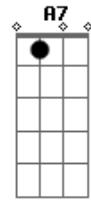

© ukulele-chords.com

© ukulele-chords.com