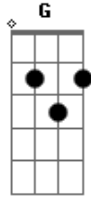

© ukulele-chords.com