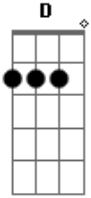

© ukulele-chords.com