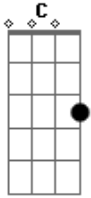

Velvet Underground - Waiting For The Man

Tom: **C**

Piano chord is D.
Guitar plays a D-**G**

I'm...   waiting... man...

Up to Lexington...One Two Five...So sick and dirty...more dead than alive

That's just it. During the D's and G's Lou plays some strings.
Something like this:

D   **G**

Acordes

© ukulele-chords.com