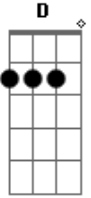

© ukulele-chords.com