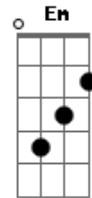

© ukulele-chords.com