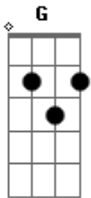

Velvet Underground - Sunday Morning

Tom: G

Afinação: D G C F A D

Verso 1:

G C
Sunday morning
G C
Brings the dawn in
G Em
It's just a restless feeling
Am D
By my side
G C
Early dawning
G C
Sunday Morning
G Em
It's just the wasted years
Am D
So close behind
(Refrão)
G C
Watchout the worlds behind ya
G C
Theres always some one around ya
Am D
who will call it's nothin at all

Verso 2:

G C
Sunday Morning
G C
And I'm falling

G Em
I've got a feeling
Am D
I dont want to know.
G C
Early dawning
G C
Sunday morning
G Em
It's all the streets you crossed
Am D
Not so long ago
(Refrão)
G C
Watchout the world's behind you
G C
Theres always some one around you
Am D
who will call it's nothin' at all

(Solo)

refrão:

G C
Watchout the worlds behind ya
G C
Theres always some one around ya
Am D
who will call it's nothin at all

G C
Sunday morning (repete...)

Solo:

Acordes

© ukulele-chords.com