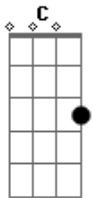

Velvet Underground - Sunday Morning

Tom: G

Afinação: D G C F A D

Verso 1:

G C
 Sunday morning
 G C
 Brings the dawn in
 G Em
 It's just a restless feeling
 Am D
 By my side
 G C
 Early dawning
 G C
 Sunday Morning
 G Em
 It's just the wasted years
 Am D
 So close behind
 (Refrão)
 G C
 Watchout the worlds behind ya
 G C
 Theres always some one around ya
 Am D
 who will call it's nothin at all

Verso 2:

G C
 Sunday Morning
 G C
 And I'm falling

G Em
 I've got a feeling
 Am D
 I dont want to know.
 G C
 Early dawning
 G C
 Sunday morning
 G Em
 It's all the streets you crossed
 Am D
 Not so long ago
 (Refrão)
 G C
 Watchout the world's behind you
 G C
 Theres always some one around you
 Am D
 who will call it's nothin' at all

(Solo)

refrão:

G C
 Watchout the worlds behind ya
 G C
 Theres always some one around ya
 Am D
 who will call it's nothin at all

G C
 Sunday morning (repete...)

Solo:

Acordes

© ukulele-chords.com

© ukulele-chords.com