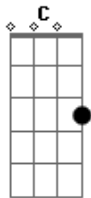

Velvet Underground - Sunday Morning

Tom: G

Afinação: D G C F A D

Verso 1:

G C
 Sunday morning
 G C
 Brings the dawn in
 G Em
 It's just a restless feeling
 Am D
 By my side
 G C
 Early dawning
 G C
 Sunday Morning
 G Em
 It's just the wasted years
 Am D
 So close behind
 (Refrão)
 G C
 Watchout the worlds behind ya
 G C
 Theres always some one around ya
 Am D
 who will call it's nothin at all

Verso 2:

G C
 Sunday Morning
 G C
 And I'm falling

G Em
 I've got a feeling
 Am D
 I dont want to know.
 G C
 Early dawning
 G C
 Sunday morning
 G Em
 It's all the streets you crossed
 Am D
 Not so long ago
 (Refrão)
 G C
 Watchout the world's behind you
 G C
 Theres always some one around you
 Am D
 who will call it's nothin' at all

(Solo)

refrão:

G C
 Watchout the worlds behind ya
 G C
 Theres always some one around ya
 Am D
 who will call it's nothin at all

G C
 Sunday morning (repete...)

Solo:

Acordes

© ukulele-chords.com

© ukulele-chords.com