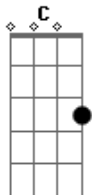

Velvet Underground - Sunday Morning

Tom: G

Afinação: D G C F A D

Verso 1:

G C
 Sunday morning
 G C
 Brings the dawn in
 G Em
 It's just a restless feeling
 Am D
 By my side
 G C
 Early dawning
 G C
 Sunday Morning
 G Em
 It's just the wasted years
 Am D
 So close behind
 (Refrão)
 G C
 Watchout the worlds behind ya
 G C
 Theres always some one around ya
 Am D
 who will call it's nothin at all

Verso 2:

G C
 Sunday Morning
 G C
 And I'm falling

G Em
 I've got a feeling
 Am D
 I dont want to know.
 G C
 Early dawning
 G C
 Sunday morning
 G Em
 It's all the streets you crossed
 Am D
 Not so long ago
 (Refrão)
 G C
 Watchout the world's behind you
 G C
 Theres always some one around you
 Am D
 who will call it's nothin' at all

(Solo)

refrão:

G C
 Watchout the worlds behind ya
 G C
 Theres always some one around ya
 Am D
 who will call it's nothin at all

G C
 Sunday morning (repete...)

Solo:

Acordes

© ukulele-chords.com

© ukulele-chords.com