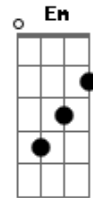

© ukulele-chords.com