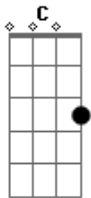

Velvet Underground - Sunday Morning

Tom: G

Afinação: D G C F A D

Verso 1:

G C
Sunday morning
G C
Brings the dawn in
G Em
It's just a restless feeling
Am D
By my side
G C
Early dawning
G C
Sunday Morning
G Em
It's just the wasted years
Am D
So close behind
(Refrão)
G C
Watchout the worlds behind ya
G C
Theres always some one around ya
Am D
who will call it's nothin at all

Verso 2:

G C
Sunday Morning
G C
And I'm falling

G Em
I've got a feeling
Am D
I dont want to know.
G C
Early dawning
G C
Sunday morning
G Em
It's all the streets you crossed
Am D
Not so long ago
(Refrão)
G C
Watchout the world's behind you
G C
Theres always some one around you
Am D
who will call it's nothin' at all

(Solo)

refrão:

G C
Watchout the worlds behind ya
G C
Theres always some one around ya
Am D
who will call it's nothin at all

G C
Sunday morning (repete...)

Solo:

Acordes

© ukulele-chords.com

© ukulele-chords.com

© ukulele-chords.com

© ukulele-chords.com

© ukulele-chords.com

© ukulele-chords.com

© ukulele-chords.com