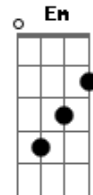

© ukulele-chords.com