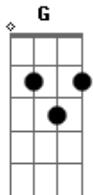

Velvet Underground - Sunday Morning

Tom: G

Afinação: D G C F A D

Verso 1:

G C
 Sunday morning
 G C
 Brings the dawn in
 G Em
 It's just a restless feeling
 Am D
 By my side
 G C
 Early dawning
 G C
 Sunday Morning
 G Em
 It's just the wasted years
 Am D
 So close behind
 (Refrão)
 G C
 Watchout the worlds behind ya
 G C
 Theres always some one around ya
 Am D
 who will call it's nothin at all

Verso 2:

G C
 Sunday Morning
 G C
 And I'm falling

G Em
 I've got a feeling
 Am D
 I dont want to know.
 G C
 Early dawning
 G C
 Sunday morning
 G Em
 It's all the streets you crossed
 Am D
 Not so long ago
 (Refrão)
 G C
 Watchout the world's behind you
 G C
 Theres always some one around you
 Am D
 who will call it's nothin' at all

(Solo)

refrão:

G C
 Watchout the worlds behind ya
 G C
 Theres always some one around ya
 Am D
 who will call it's nothin at all

G C
 Sunday morning (repete...)

Solo:

Acordes

© ukulele-chords.com

© ukulele-chords.com