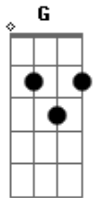

Velvet Underground - Sunday Morning

Tom: G

Afinação: D G C F A D

Verso 1:

G C
 Sunday morning
 G C
 Brings the dawn in
 G Em
 It's just a restless feeling
 Am D
 By my side
 G C
 Early dawning
 G C
 Sunday Morning
 G Em
 It's just the wasted years
 Am D
 So close behind
 (Refrão)
 G C
 Watchout the worlds behind ya
 G C
 Theres always some one around ya
 Am D
 who will call it's nothin at all

Verso 2:

G C
 Sunday Morning
 G C
 And I'm falling

G Em
 I've got a feeling
 Am D
 I dont want to know.
 G C
 Early dawning
 G C
 Sunday morning
 G Em
 It's all the streets you crossed
 Am D
 Not so long ago
 (Refrão)
 G C
 Watchout the world's behind you
 G C
 Theres always some one around you
 Am D
 who will call it's nothin' at all

(Solo)

refrão:

G C
 Watchout the worlds behind ya
 G C
 Theres always some one around ya
 Am D
 who will call it's nothin at all

G C
 Sunday morning (repete...)

Solo:

Acordes

© ukulele-chords.com

© ukulele-chords.com