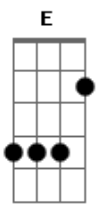

{E}{E}{E}{E} (Now, if she ever comes now-now ...)
{E}{E}{E}{E} (Now, if she ever comes now-now ...)

{E}{A}{E}{A} (Oh, it looks so good ...)
{C}{C} (- see)

guitar {E}{E}{E}{E}

{E}{E}{E}{E} (Now, if she ever comes now-now ...)

{E}{E}{E}{E} (Now, if she ever comes now-now ...)

{E}{A}{E}{A} (Oh, it looks so good ...)
{C}{C} (- see)

{E}{E}{E}{E} (Oh, it's made out of wood ...)

{E}{E}{E}{E} (- comes na-na-na-na-now-now ...)
{E}{E}{E}{E} (If she ever, if she ever comes ...)
{E}{E}{E}{E} (If she ever comes now-now ...)
... fade out

Intro: and riff: guitar 1 (all the strings downtuned a whole-tone)

{E} {E}

Intro: and riff: guitar 2 (all the strings downtuned a whole-tone)

{E} {E}
chorus (all the strings downtuned a whole-tone)

Oh, it looks so good
{E} {A}

oh, she's made out of wood, Just look and -
{E} {A}

- see
{C} {C}

chords for standard-tuning

Intro: {D}{D}{D}{D}
{D}{D}{D}{D}

{D}{D}{D}{D} (Now, if she ever comes now-now ...)
{D}{D}{D}{D} (Now, if she ever comes now-now ...)

{D}{G}{D}{G} (Oh, it looks so good ...)
{A#}{A#} (- see)

guitar {D}{D}{D}{D}

{D}{D}{D}{D} (Now, if she ever comes now-now ...)
{D}{D}{D}{D} (Now, if she ever comes now-now ...)

{D}{G}{D}{G} (Oh, it looks so good ...)
{A#}{A#} (- see)

{D}{D}{D}{D} (Oh, it's made out of wood ...)

{D}{D}{D}{D} (- comes na-na-na-na-now-now ...)
{D}{D}{D}{D} (If she ever, if she ever comes ...)
{D}{D}{D}{D} (If she ever comes now-now ...)
... fade out

Acordes

© ukulele-chords.com