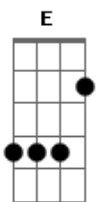

{E}{E}{E}{E} (Now, if she ever comes now-now ...)
{E}{E}{E}{E} (Now, if she ever comes now-now ...)

{E}{A}{E}{A} (Oh, it looks so good ...)
{C}{C} (- see)

guitar {E}{E}{E}{E}

{E}{E}{E}{E} (Now, if she ever comes now-now ...)

{E}{E}{E}{E} (Now, if she ever comes now-now ...)

{E}{A}{E}{A} (Oh, it looks so good ...)
{C}{C} (- see)

{E}{E}{E}{E} (Oh, it's made out of wood ...)

{E}{E}{E}{E} (- comes na-na-na-na-now-now ...)
{E}{E}{E}{E} (If she ever, if she ever comes ...)
{E}{E}{E}{E} (If she ever comes now-now ...)
... fade out

Intro: and riff: guitar 1 (all the strings downtuned a whole-tone)

{E} {E}

Intro: and riff: guitar 2 (all the strings downtuned a whole-tone)

{E} {E}
chorus (all the strings downtuned a whole-tone)

Oh, it looks so good
{E} {A}

oh, she's made out of wood, Just look and -
{E} {A}

- see
{C} {C}

chords for standard-tuning

Intro: {D}{D}{D}{D}
{D}{D}{D}{D}

{D}{D}{D}{D} (Now, if she ever comes now-now ...)
{D}{D}{D}{D} (Now, if she ever comes now-now ...)

{D}{G}{D}{G} (Oh, it looks so good ...)
{A#}{A#} (- see)

guitar {D}{D}{D}{D}

{D}{D}{D}{D} (Now, if she ever comes now-now ...)
{D}{D}{D}{D} (Now, if she ever comes now-now ...)

{D}{G}{D}{G} (Oh, it looks so good ...)
{A#}{A#} (- see)

{D}{D}{D}{D} (Oh, it's made out of wood ...)

{D}{D}{D}{D} (- comes na-na-na-na-now-now ...)
{D}{D}{D}{D} (If she ever, if she ever comes ...)
{D}{D}{D}{D} (If she ever comes now-now ...)
... fade out

Acordes

© ukulele-chords.com