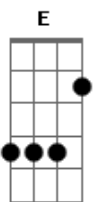

{E}{E}{E}{E} (Now, if she ever comes now-now ...)
{E}{E}{E}{E} (Now, if she ever comes now-now ...)

{E}{A}{E}{A} (Oh, it looks so good ...)
{C}{C} (- see)

guitar {E}{E}{E}{E}

{E}{E}{E}{E} (Now, if she ever comes now-now ...)

{E}{E}{E}{E} (Now, if she ever comes now-now ...)

{E}{A}{E}{A} (Oh, it looks so good ...)
{C}{C} (- see)

{E}{E}{E}{E} (Oh, it's made out of wood ...)

{E}{E}{E}{E} (- comes na-na-na-na-now-now ...)
{E}{E}{E}{E} (If she ever, if she ever comes ...)
{E}{E}{E}{E} (If she ever comes now-now ...)
... fade out

Intro: and riff: guitar 1 (all the strings downtuned a whole-tone)

{E} {E}

Intro: and riff: guitar 2 (all the strings downtuned a whole-tone)

{E} {E}
chorus (all the strings downtuned a whole-tone)

Oh, it looks so good
{E} {A}

oh, she's made out of wood, Just look and -
{E} {A}

- see
{C} {C}

chords for standard-tuning

Intro: {D}{D}{D}{D}
{D}{D}{D}{D}

{D}{D}{D}{D} (Now, if she ever comes now-now ...)
{D}{D}{D}{D} (Now, if she ever comes now-now ...)

{D}{G}{D}{G} (Oh, it looks so good ...)
{A#}{A#} (- see)

guitar {D}{D}{D}{D}

{D}{D}{D}{D} (Now, if she ever comes now-now ...)
{D}{D}{D}{D} (Now, if she ever comes now-now ...)

{D}{G}{D}{G} (Oh, it looks so good ...)
{A#}{A#} (- see)

{D}{D}{D}{D} (Oh, it's made out of wood ...)

{D}{D}{D}{D} (- comes na-na-na-na-now-now ...)
{D}{D}{D}{D} (If she ever, if she ever comes ...)
{D}{D}{D}{D} (If she ever comes now-now ...)
... fade out

Acordes

© ukulele-chords.com