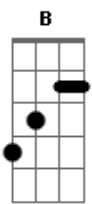

© ukulele-chords.com