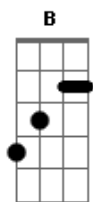

© ukulele-chords.com