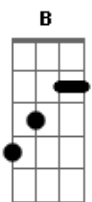

© ukulele-chords.com