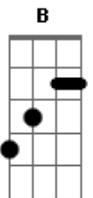

© ukulele-chords.com