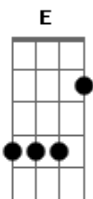

© ukulele-chords.com