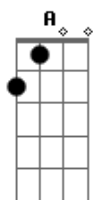

{E}{G#m}{G}{C#} (Candy says, I've come to hate my
body)
{F#m}{B}{E}{B} (And all that it requires in this

world)

{E}{G#m}{G}{C#} (Candy says, I'd like to know
completely)
{F#m}{B}{E}{B} (What others so discreetly talk
about)
...)
{E}{A}{F#}{B} (I'm gonna watch the blue birds fly
{E}{A}{F#}{B} (I'm gonna watch 'em pass me by ...)
{D}{A}{B}{D...} (What do you think I'd see ...)
....
coda {E}{E}{A}{A} (Doo-doo-wah)
{E}{E}{A}{A} (Doo, doo-doo-wah)
{E}{E}{A}{A} (Doo, doo-doo-wah)
{E}{E}{A}{A} (Doo, doo-doo-wah)
{E}{E}{A}{A} (Doo, doo-doo-wah)
{E...} (Doo)

chords for standard-tuning

{D}{F#m}{F}{B} (Candy says, I've come to hate my
body)
{Em}{A}{D}{A} (And all that it requires in this
world)
{D}{F#m}{F}{B} (Candy says, I'd like to know
completely)
{Em}{A}{D}{A} (What others so discreetly talk
about)
...)
{D}{G}{E}{A} (I'm gonna watch the blue birds fly
{D}{G}{E}{A} (I'm gonna watch 'em pass me by ...)
{C}{G}{A}{C...} (What do you think I'd see ...)
....
coda {D}{D}{G}{G} (Doo-doo-wah)
{D}{D}{G}{G} (Doo, doo-doo-wah)
{D}{D}{G}{G} (Doo, doo-doo-wah)
{D}{D}{G}{G} (Doo, doo-doo-wah)
{D}{D}{G}{G} (Doo, doo-doo-wah)
{D...} (Doo)

Acordes