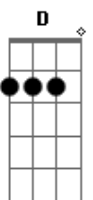

© ukulele-chords.com