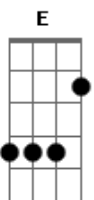

© ukulele-chords.com