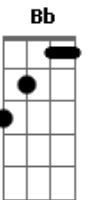

© ukulele-chords.com