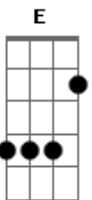

© ukulele-chords.com