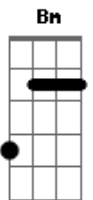

© ukulele-chords.com