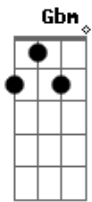

São da areia de um tempo bom

Derretida pelo raio de fogo

Acordes

© ukulele-chords.com

© ukulele-chords.com

© ukulele-chords.com

© ukulele-chords.com

© ukulele-chords.com