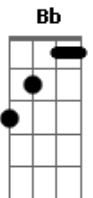

© ukulele-chords.com