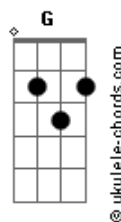

# Eddie Vedder - Say Hi

tom:

Intro: A2 B2 C#2 D2  
 A2 B2 C#2 D2  
 A2 B2 C#2 D2  
 F#2 D2

[Refrão]

A B A G Gb  
 I'll come and say hi  
 A Gb E G Gb D  
 When I see Eli I'll come and say hi  
 A B A G Gb  
 I'll come and say hi  
 A Gb E G Gb D  
 When I see Eli I'll come and say hi

[Primeira Parte]

Em A B A G D2  
 Oh Eli you're a thief you stole my heart  
 Em A B A G D2  
 As I dream I see your wings glow in the dark  
 Em D2  
 A message that rings loud and true  
 Em D2  
 Idelible coming from you  
 Em  
 Oh you make the connection  
 G A  
 And I'll follow your suggestion when you say

[Refrão]

A B A G Gb  
 I'll come and say hi  
 A Gb E G Gb D  
 When I see Eli I'll come and say hi  
 A B A G Gb  
 I'll come and say hi  
 A Gb E G Gb D  
 When I see Eli I'll come and say hi

[Segunda Parte]

## Acordes

Em A B A G D2  
 Oh Eli your wisdom belies your age  
 Em A B A G D2  
 Oh here's to you a guru of strength and grace  
 Em D2  
 Cause the first one to reach out a hand  
 Em D2  
 Shows more courage than the one who does last  
 Em  
 With all our imperfections  
 G  
 Your light shines in all directions  
 A  
 Cutting through