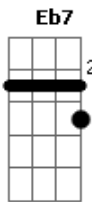

ukulele-chords.com