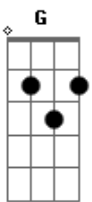

ukulele-chords.com