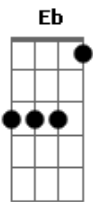

ukulele-chords.com