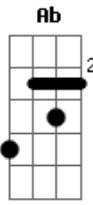

© ukulele-chords.com