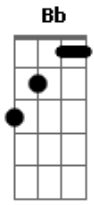

© ukulele-chords.com