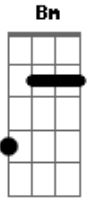

© ukulele-chords.com

© ukulele-chords.com