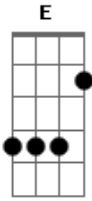

© ukulele-chords.com