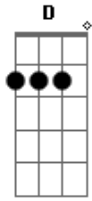

Vast - Sunday I'll Be Gone

Tom: D
Intro: Bm - A - Em

Verso:
Bm Em A
Hair of gold and eyes like stormy seas
Bm Em A
You say you love me, want to marry me
Bm Em A
And as I'm looking for a wedding ring
Bm Em A
You say I don't have to spend anything

tabrefrão
G

Stay with me
Bm
We'll be closer than the stars
E Bm
Sunday I'll be gone
G
Stay with me
Bm
We'll be closer than the stars
E Bm
Sunday I'll be gone
Bm - A - Em

Repetir...

Acordes