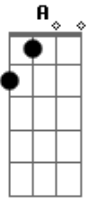

© ukulele-chords.com