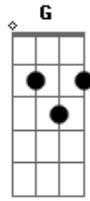

© ukulele-chords.com