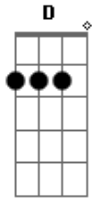

Vast - Sunday I'll Be Gone

Tom: D
Intro: Bm - A - Em

Verso:
Bm Em A
Hair of gold and eyes like stormy seas
Bm Em A
You say you love me, want to marry me
Bm Em A
And as I'm looking for a wedding ring
Bm Em A
You say I don't have to spend anything

tabrefrão
G

Stay with me
Bm
We'll be closer than the stars
E Bm
Sunday I'll be gone
G
Stay with me
Bm
We'll be closer than the stars
E Bm
Sunday I'll be gone
Bm - A - Em

Repetir...

Acordes