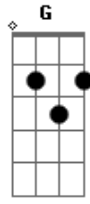

© ukulele-chords.com