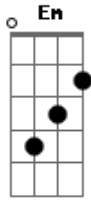

© ukulele-chords.com