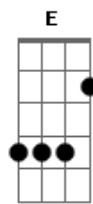

Vansire - Metamodernity

tom:

Intro: **Dm** **Bb7** **Gm** **F7**
Dm **G** **Bb7** **F7**
Dm **Bb7** **Gm** **F7**
Dm **G** **Bb7** **F7**
Dm **Bb7**

[Primeira Parte]

Next to Hudson Yards **Gm**
It's crowded on the weekdays **F7**
Dm From April to May
G Parse apart a troubled heart **Bb7**
From an **E** Train **F7**
Dm **C** **Bb7**
And sing about it in **A**

[Segunda Parte]

Gm With clouds in the rearview **F7**
Dm You start humming along
G To the first verse
Bb7 Of your favorite song
F7 That you quote each day
Dm With the words all wrong

[Refrão]

Bb7 **Gm**
So call me when the world looks bleak
F7 **Dm**
I love you but it's hard to believe
G **Bb7**
With every day we'll start to see
F7 **Dm**

[Quarta Parte]

C **G**
From the outset
Bb7 It's been hard to tell
F7 Why I'd feel this down
Dm **C**
When it all bodes well

[Refrão]

Bb7 **Gm**
So call me when the world looks bleak
F7 **Dm**
I love you but it's hard to believe
G **Bb7**
With every day we'll start to see
F7 **Dm**
The rest is metamodernity

[Final] **Bb7** **Gm** **F7**
Dm **G** **Bb7** **F7**
Dm **F**

Acordes

© ukulele-chords.com

© ukulele-chords.com

© ukulele-chords.com

© ukulele-chords.com

© ukulele-chords.com

© ukulele-chords.com