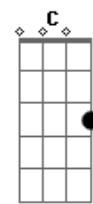

© ukulele-chords.com