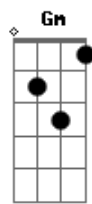

Vansire - Metamodernity

tom:

Intro: **Dm** **Bb7** **Gm** **F7**
Dm **G** **Bb7** **F7**
Dm **Bb7** **Gm** **F7**
Dm **G** **Bb7** **F7**
Dm **Bb7**

[Primeira Parte]

Next to Hudson Yards **Gm**
It's crowded on the weekdays **F7**
Dm From April to May
G Parse apart a troubled heart **Bb7**
From an **E** Train **F7**
Dm **C** **Bb7**
And sing about it in **A**

[Segunda Parte]

Gm With clouds in the rearview **F7**
Dm You start humming along
G To the first verse
Bb7 Of your favorite song
F7 That you quote each day
Dm With the words all wrong

[Refrão]

Bb7 **Gm**
So call me when the world looks bleak
F7 **Dm**
I love you but it's hard to believe
G **Bb7**
With every day we'll start to see
F7 **Dm**

[Quarta Parte]

C **G**
From the outset
Bb7 It's been hard to tell
F7 Why I'd feel this down
Dm **C**
When it all bodes well

[Refrão]

Bb7 **Gm**
So call me when the world looks bleak
F7 **Dm**
I love you but it's hard to believe
G **Bb7**
With every day we'll start to see
F7 **Dm**
The rest is metamodernity

[Final] **Bb7** **Gm** **F7**
Dm **G** **Bb7** **F7**
Dm **F**

Acordes

© ukulele-chords.com

© ukulele-chords.com

© ukulele-chords.com

© ukulele-chords.com

© ukulele-chords.com

© ukulele-chords.com