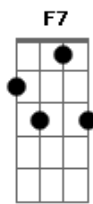

Vansire - Metamodernity

tom:

Intro: **Dm** **Bb7** **Gm** **F7**
Dm **G** **Bb7** **F7**
Dm **Bb7** **Gm** **F7**
Dm **G** **Bb7** **F7**
Dm **Bb7**

[Primeira Parte]

Next to Hudson Yards **Gm**
It's crowded on the weekdays **F7**
Dm From April to May
G Parse apart a troubled heart **Bb7**
From an **E** Train **F7**
Dm **C** **Bb7**
And sing about it in **A**

[Segunda Parte]

Gm With clouds in the rearview **F7**
Dm You start humming along
G To the first verse
Bb7 Of your favorite song
F7 That you quote each day
Dm With the words all wrong

[Refrão]

Bb7 **Gm**
So call me when the world looks bleak
F7 **Dm**
I love you but it's hard to believe
G **Bb7**
With every day we'll start to see
F7 **Dm**

[Quarta Parte]

C **G**
From the outset
Bb7 It's been hard to tell
F7 Why I'd feel this down
Dm **C**
When it all bodes well

[Refrão]

Bb7 **Gm**
So call me when the world looks bleak
F7 **Dm**
I love you but it's hard to believe
G **Bb7**
With every day we'll start to see
F7 **Dm**
The rest is metamodernity

[Final] **Bb7** **Gm** **F7**
Dm **G** **Bb7** **F7**
Dm **F**

Acordes

© ukulele-chords.com

© ukulele-chords.com

© ukulele-chords.com

© ukulele-chords.com

© ukulele-chords.com

© ukulele-chords.com