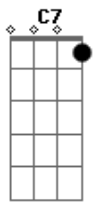

© ukulele-chords.com