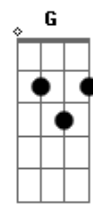

Vansire - Metamodernity

tom:

Intro: **Dm** **Bb7** **Gm** **F7**
Dm **G** **Bb7** **F7**
Dm **Bb7** **Gm** **F7**
Dm **G** **Bb7** **F7**
Dm **Bb7**

[Primeira Parte]

Next to Hudson Yards **Gm**
It's crowded on the weekdays **F7**
Dm From April to May
G Parse apart a troubled heart **Bb7**
From an **E** Train **F7**
Dm **C** **Bb7**
And sing about it in **A**

[Segunda Parte]

Gm With clouds in the rearview **F7**
Dm You start humming along
G To the first verse
Bb7 Of your favorite song
F7 That you quote each day
Dm With the words all wrong

[Refrão]

Bb7 **Gm**
So call me when the world looks bleak
F7 **Dm**
I love you but it's hard to believe
G **Bb7**
With every day we'll start to see
F7 **Dm**

[Quarta Parte]

C **G**
From the outset
Bb7 It's been hard to tell
F7 Why I'd feel this down
Dm **C**
When it all bodes well

[Refrão]

Bb7 **Gm**
So call me when the world looks bleak
F7 **Dm**
I love you but it's hard to believe
G **Bb7**
With every day we'll start to see
F7 **Dm**
The rest is metamodernity

[Final] **Bb7** **Gm** **F7**
Dm **G** **Bb7** **F7**
Dm **F**

Acordes

© ukulele-chords.com

© ukulele-chords.com

© ukulele-chords.com

© ukulele-chords.com

© ukulele-chords.com

© ukulele-chords.com