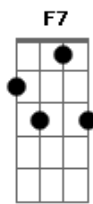

© ukulele-chords.com