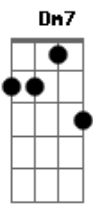

# Vansire - Metamodernity

tom:

Intro: <sup>F</sup>  
 Dm7 Bb7 Gm7 F7  
 Dm7 G Bb7 F7  
 Dm7 Bb7 Gm7 F7  
 Dm7 G Bb7 F7  
 Dm7 Bb7

[Primeira Parte]

Next to Hudson Yards <sup>Gm7</sup>  
 It's crowded on the weekdays <sup>F7</sup>  
 Dm7 From April to May  
 G Parse apart a troubled heart <sup>Bb7</sup>  
 From an E Train <sup>F7</sup>  
 Dm7 C Bb7 And sing about it in LA

[Segunda Parte]

<sup>Gm7</sup> With clouds in the rearview <sup>F7</sup>  
 Dm7 You start humming along  
 G To the first verse  
 Bb7 Of your favorite song  
 F7 That you quote each day  
 Dm7 With the words all wrong

[Quarta Parte]

<sup>C</sup> From the outset <sup>G</sup>  
 Bb7 It's been hard to tell  
 F7 Why I'd feel this down  
 Dm7 C When it all bodes well

[Refrão]

<sup>Bb7</sup> So call me when the world looks bleak <sup>Gm7</sup>  
 F7 Dm7 I love you but it's hard to believe  
 G Bb7 With every day we'll start to see  
 F7 Dm7 The rest is metamodernity

[Final] <sup>Bb7</sup> <sup>Gm7</sup> <sup>F7</sup>  
 Dm7 <sup>G</sup> <sup>Bb7</sup> <sup>F7</sup>  
 Dm7 <sup>F</sup>