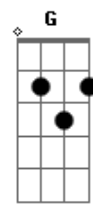

© ukulele-chords.com