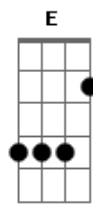

# Vansire - Metamodernity

tom:

Intro: <sup>F</sup>  
 Dm7 Bb7 Gm7 F7  
 Dm7 G Bb7 F7  
 Dm7 Bb7 Gm7 F7  
 Dm7 G Bb7 F7  
 Dm7 Bb7

[Primeira Parte]

Next to Hudson Yards <sup>Gm7</sup>  
 It's crowded on the weekdays <sup>F7</sup>  
 Dm7 From April to May  
 G Parse apart a troubled heart <sup>Bb7</sup>  
 From an E Train <sup>F7</sup>  
 Dm7 C Bb7 And sing about it in LA

[Final] <sup>Bb7</sup> <sup>Gm7</sup> <sup>F7</sup>  
 Dm7 <sup>G</sup> <sup>Bb7</sup> <sup>F7</sup>  
 Dm7 <sup>F</sup>