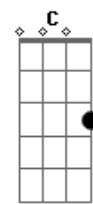

# Vansire - Metamodernity

tom:

Intro: <sup>F</sup>  
 Dm7 Bb7 Gm7 F7  
 Dm7 G Bb7 F7  
 Dm7 Bb7 Gm7 F7  
 Dm7 G Bb7 F7  
 Dm7 Bb7

[Primeira Parte]

Next to Hudson Yards <sup>Gm7</sup>  
 It's crowded on the weekdays <sup>F7</sup>  
 Dm7 From April to May  
 G Parse apart a troubled heart <sup>Bb7</sup>  
 From an E Train <sup>F7</sup>  
 Dm7 C Bb7 And sing about it in LA

[Final] <sup>Bb7</sup> <sup>Gm7</sup> <sup>F7</sup>  
 Dm7 <sup>G</sup> <sup>Bb7</sup> <sup>F7</sup>  
 Dm7 <sup>F</sup>