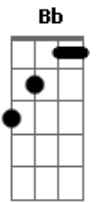

© ukulele-chords.com