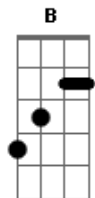

© ukulele-chords.com