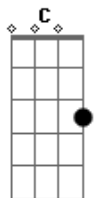

Vanessa Carlton - Afterglow

Tom: F

Most of it is chords but I will add in some of the tabs that you should play.

Intro: C Am G C (hold the C chord then pluck the A, G, and D strings)

C Am (B : -1-0--) G (B: -0-1--) F

F

Verses :

C Am G

D :-----0---

A :-----

Low E : -3-----

Then go into the C immediately from there.

Then the next part is :

Em G

The sun, goes down..

Chorus:

Am G Am Em Am C
And if you could see, what's come over me.

Am C Am C Am C

Then you would know.

Same chords for the next part

As I sit here in this darkness...

Em Am C Am...

F
C G C
Am (B : -1-0--) C (B : -0-1--)

F

Chorus

End : A G A G A G A

Acordes

© ukulele-chords.com

© ukulele-chords.com