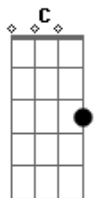

© ukulele-chords.com

© ukulele-chords.com