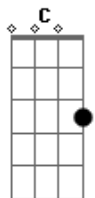

Vanessa Carlton - Afterglow

Tom: F

Most of it is chords but I will add in some of the tabs that you should play.

Intro: C Am G C (hold the C chord then pluck the A, G, and D strings)

C Am (B : -1-0--) G (B: -0-1--) F

F

Verses :

C Am G

D :-----0---

A :-----

Low E : -3-----

Then go into the C immediately from there.

Then the next part is :

Em G

The sun, goes down..

Chorus:

Am G Am Em Am C
And if you could see, what's come over me.

Am C Am C Am C

Then you would know.

Same chords for the next part

As I sit here in this darkness...

Em Am C Am...

F
C G C
Am (B : -1-0--) C (B : -0-1--)

F

Chorus

End : A G A G A G A

Acordes

© ukulele-chords.com

© ukulele-chords.com