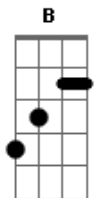

© ukulele-chords.com