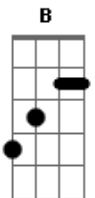

© ukulele-chords.com