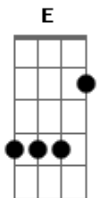

© ukulele-chords.com