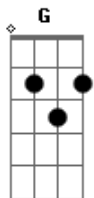

© ukulele-chords.com