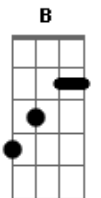

© ukulele-chords.com