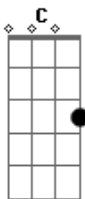

Vanderlei Benedetti - Rudderless II

Tom: C

Intro: Em G Dm Cm Em Dm Cm Em

Em A Am
Let me know what you feel for me
Em A Am
Cause I want to understand
Em A Am
Why this door is close to me?
Em Gb F Em
Why I can not see beyond this place?

(G Dm Cm Em)

Em A Am
We could share many things
Em A Am
When the time just stopped for us
Em A Am
And love was like a deep dive
Em Gb F Em
Bringing us the best we had inside!

(G Dm Cm Em)

Em A Am
How many lives we should be cool
Em A Am
To be sure that love could last
Em A Am

Please, stop and sing to me
Em Gb F Em
Just a song no unseen sides!

(G Dm Cm Em)

Em A Am
Close your eyes, let's start again
Em A Am
Why this door is close to me?
Em A Am
And love was like a deep dive
Em Gb F Em
Why I can not see beyond this place?

(G Dm Cm Em)

Em A Am
I have gathered mine, your thoughts
Em A Am
You know what you felt for me, so
Em A Am
Why this door is close to me?

Em Gb F Em
How such beautiful thing did not work out?
Em Gb F Em
How such beautiful thing did not work out?

(G Dm Cm Em Dm Cm Em)

Acordes