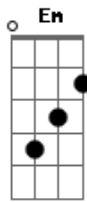

© ukulele-chords.com