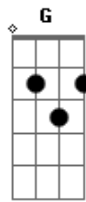

© ukulele-chords.com