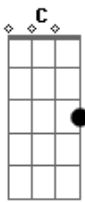

Vanderlei Benedetti - Rudderless II

Tom: C

Intro: Em G Dm Cm Em Dm Cm Em

Em A Am
Let me know what you feel for me
Em A Am
Cause I want to understand
Em A Am
Why this door is close to me?
Em Gb F Em
Why I can not see beyond this place?

(G Dm Cm Em)

Em A Am
We could share many things
Em A Am
When the time just stopped for us
Em A Am
And love was like a deep dive
Em Gb F Em
Bringing us the best we had inside!

(G Dm Cm Em)

Em A Am
How many lives we should be cool
Em A Am
To be sure that love could last
Em A Am

Please, stop and sing to me
Em Gb F Em
Just a song no unseen sides!

(G Dm Cm Em)

Em A Am
Close your eyes, let's start again
Em A Am
Why this door is close to me?
Em A Am
And love was like a deep dive
Em Gb F Em
Why I can not see beyond this place?

(G Dm Cm Em)

Em A Am
I have gathered mine, your thoughts
Em A Am
You know what you felt for me, so
Em A Am
Why this door is close to me?

Em Gb F Em
How such beautiful thing did not work out?
Em Gb F Em
How such beautiful thing did not work out?

(G Dm Cm Em Dm Cm Em)

Acordes