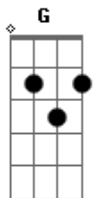

Vance Joy - Straight Into Your Arms

Tom: G

Walk in the front door, drop my keys Take my shoes off and go

Straight into your arms; keep me safe

And I don't feel like myself I been waiting to go

Straight into your arms; keep me safe

Ooh, I've been gone since yesterday

And I fell straight, straight into your arms

Ooh, but it only takes one day

And I run straight, straight into your arms

Straight into your arms Straight into your arms,
straight into your arms

You keep me on track I can't sleep

'til you come back home to me Into my arms, baby

So let's make the best of what we have

Time is precious; it won't last I see you and I get back

Ooh, I've been gone since yesterday

And I fell straight, straight into your arms

Ooh, but it only takes one day

And I run straight, straight into your arms

Straight into your arms Straight into your arms,
straight into your arms

And I've been waiting, I'm waiting

My heart is calling, it's calling

Ooh, I've been gone since yesterday

And I fell straight, straight into your arms

Ooh, but it only takes one day

And I run straight, straight into your arms Straight into your
arms

Ooh, I've been gone since yesterday

And I fell straight, straight into your arms

Ooh, but it only takes one day

And I run straight, straight into your arms

Straight into your arms Straight into your arms,
straight into your arms

Acordes

© ukulele-chords.com