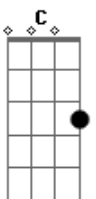

© ukulele-chords.com