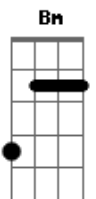

© ukulele-chords.com