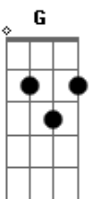

© ukulele-chords.com