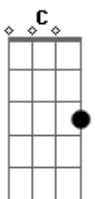

© ukulele-chords.com