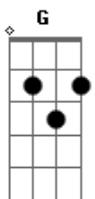

© ukulele-chords.com