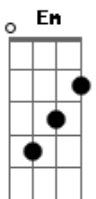

© ukulele-chords.com