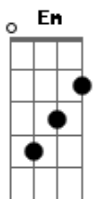

© ukulele-chords.com