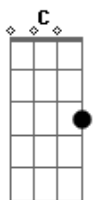

Vance Joy - Play With Fire

Tom: C
Intro: G C F X2

[Verse]

G C F G
I'm done, I'm done, I don't care how you feel
C F G
I'm done, I'm done for now
C F G
And I see, I see with every glance that I steal
C F G
I'm done, I'm done for now

[Chorus]

G C F
You say you're used to playin with fire
G C F
You say you're heart is on your sleeve
G C F
You say you're sometimes sentimental
G C F
Well that aint showin through to me

[Verse]

G C F G
And I see, I see that I could do no wrong
C F G
In my old mans eyes
C F G
And I swear, I swear that I would try it on
C F G
Before the day I die

[Chorus]

G C F

You say you're used to playin with fire
G C F
You say you're heart is on your sleeve
G C F
You say you're sometimes sentimental
G C F
Well that aint showin through to me

[Verse]

G C F
And I guess I knew it
G C F
This whole time
G C F
But these old feelings
G C F
They make me blind

[Chorus]

G C F
You say you're used to playin with fire
G C F
You say you're heart is on your sleeve
G C F
You say you're sometimes sentimental
G C F
Well that aint showin through to me

G C F
You say you're used to playin with fire
G C F
You say you're heart is on your sleeve
G C F
You say you're sometimes sentimental
G C F
Well that aint showin through to me

Acordes

© ukulele-chords.com