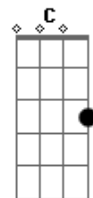

© ukulele-chords.com