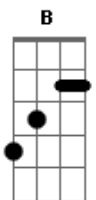

Verso:

Em Bm C D
She is something to behold
Bm C Em Bm C D Bm C
Elegant and bold
Em Bm C D
She is electricity
Bm C Em Bm C D Bm C
Running through my soul
(C D)

Refrão:

Em D
And I could easily lose my mind
G C
The way you kiss me will work each time
Em D
Calling me to come back to bed
G C
Singing Georgia on my mind
Em D G C
And I...
Em D G C
And I...

Verso:

Em Bm C D
Lips generous and warm
Bm C Em Bm C D Bm C
You build me up like steps
Em Bm C D
Eyes innocent and wild
Bm C Em Bm C D Bm C
Remind me what it's like
(C D)

Refrão:

Em D
And I could easily lose my mind
G C
The way you kiss me will work each time
Em D

Pulling me back into the flames
G C
And I'm burning up again, I'm burning up

Em D
And I, I never understood what was
G C
At stake, I never thought your love was worth
Em D
It's wait, well now you've come and gone
G C
I finally worked it out, I worked it out

Ponte 2x:

C
I never should have told you
D
I never should have let you see inside
Em
Don't want a trouble in your mind
G
Won't you let it be
C
I never should have told you
D
I never should have let you see inside
Em
Don't want a trouble in your mind
G
Won't you let it be

Interlúdio 2x: Em D Bm C

Refrão:

Em D
And I could easily lose my mind
G C
The way you kiss me will work each time
Em D
Pulling me back into the flames
G C
And I'm burning up again, I'm burning up
Em D
And I, I never understood what was
G C
At stake, I never thought your love was worth
Em D
It's wait, well now you've come and gone
G C
I finally worked it out, I worked it out
(Em D G C) 2x

Acordes

© ukulele-chords.com