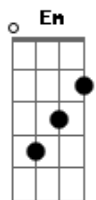

© ukulele-chords.com