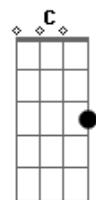

© ukulele-chords.com