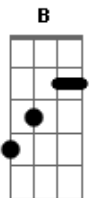

Verso:

Em Bm C D
She is something to behold
Bm C Em Bm C D Bm C
Elegant and bold
Em Bm C D
She is electricity
Bm C Em Bm C D Bm C
Running through my soul

(C D)

Refrão:

Em D
And I could easily lose my mind
G C
The way you kiss me will work each time
Em D
Calling me to come back to bed
G C
Singing Georgia on my mind
Em D G C
And I...
Em D G C
And I...

Verso:

Em Bm C D
Lips generous and warm
Bm C Em Bm C D Bm C
You build me up like steps
Em Bm C D
Eyes innocent and wild
Bm C Em Bm C D Bm C
Remind me what it's like

(C D)

Refrão:

Em D
And I could easily lose my mind
G C
The way you kiss me will work each time
Em D

Pulling me back into the flames
G C
And I'm burning up again, I'm burning up

Em D
And I, I never understood what was
G C
At stake, I never thought your love was worth
Em D
It's wait, well now you've come and gone
G C
I finally worked it out, I worked it out

Ponte 2x:

C
I never should have told you
D
I never should have let you see inside
Em
Don't want a trouble in your mind
G
Won't you let it be
C
I never should have told you
D
I never should have let you see inside
Em
Don't want a trouble in your mind
G
Won't you let it be

Interlúdio 2x: Em D Bm C

Refrão:

Em D
And I could easily lose my mind
G C
The way you kiss me will work each time
Em D
Pulling me back into the flames
G C
And I'm burning up again, I'm burning up

Em D
And I, I never understood what was
G C
At stake, I never thought your love was worth
Em D
It's wait, well now you've come and gone
G C
I finally worked it out, I worked it out

(Em D G C) 2x

Acordes

© ukulele-chords.com