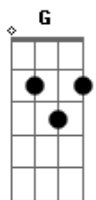

© ukulele-chords.com