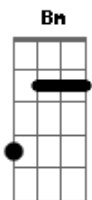

© ukulele-chords.com