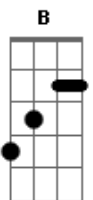

Verso:

Em Bm C D
She is something to behold
Bm C Em Bm C D Bm C
Elegant and bold
Em Bm C D
She is electricity
Bm C Em Bm C D Bm C
Running through my soul

(C D)

Refrão:

Em D
And I could easily lose my mind
G C
The way you kiss me will work each time
Em D
Calling me to come back to bed
G C
Singing Georgia on my mind
Em D G C
And I...
Em D G C
And I...

Verso:

Em Bm C D
Lips generous and warm
Bm C Em Bm C D Bm C
You build me up like steps
Em Bm C D
Eyes innocent and wild
Bm C Em Bm C D Bm C
Remind me what it's like

(C D)

Refrão:

Em D
And I could easily lose my mind
G C
The way you kiss me will work each time
Em D

Pulling me back into the flames

G C
And I'm burning up again, I'm burning up

Em D
And I, I never understood what was
G C
At stake, I never thought your love was worth
Em D
It's wait, well now you've come and gone
G C
I finally worked it out, I worked it out

Ponte 2x:

C
I never should have told you
D
I never should have let you see inside
Em
Don't want a trouble in your mind
G
Won't you let it be
C
I never should have told you
D
I never should have let you see inside
Em
Don't want a trouble in your mind
G
Won't you let it be

Interlúdio 2x: Em D Bm C

Refrão:

Em D
And I could easily lose my mind
G C
The way you kiss me will work each time
Em D
Pulling me back into the flames
G C
And I'm burning up again, I'm burning up

Em D
And I, I never understood what was
G C
At stake, I never thought your love was worth
Em D
It's wait, well now you've come and gone
G C
I finally worked it out, I worked it out

(Em D G C) 2x

Acordes

© ukulele-chords.com