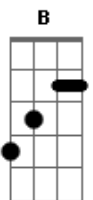

Verso:

Em Bm C D
She is something to behold
Bm C Em Bm C D Bm C
Elegant and bold
Em Bm C D
She is electricity
Bm C Em Bm C D Bm C
Running through my soul

(C D)

Refrão:

Em D
And I could easily lose my mind
G C
The way you kiss me will work each time
Em D
Calling me to come back to bed
G C
Singing Georgia on my mind
Em D G C
And I...
Em D G C
And I...

Verso:

Em Bm C D
Lips generous and warm
Bm C Em Bm C D Bm C
You build me up like steps
Em Bm C D
Eyes innocent and wild
Bm C Em Bm C D Bm C
Remind me what it's like

(C D)

Refrão:

Em D
And I could easily lose my mind
G C
The way you kiss me will work each time
Em D

Pulling me back into the flames

G C
And I'm burning up again, I'm burning up

Em D
And I, I never understood what was
G C
At stake, I never thought your love was worth
Em D
It's wait, well now you've come and gone
G C
I finally worked it out, I worked it out

Ponte 2x:

C
I never should have told you
D
I never should have let you see inside
Em
Don't want a trouble in your mind
G
Won't you let it be
C
I never should have told you
D
I never should have let you see inside
Em
Don't want a trouble in your mind
G
Won't you let it be

Interlúdio 2x: Em D Bm C

Refrão:

Em D
And I could easily lose my mind
G C
The way you kiss me will work each time
Em D
Pulling me back into the flames
G C
And I'm burning up again, I'm burning up
Em D
And I, I never understood what was
G C
At stake, I never thought your love was worth
Em D
It's wait, well now you've come and gone
G C
I finally worked it out, I worked it out

(Em D G C) 2x

Acordes

© ukulele-chords.com